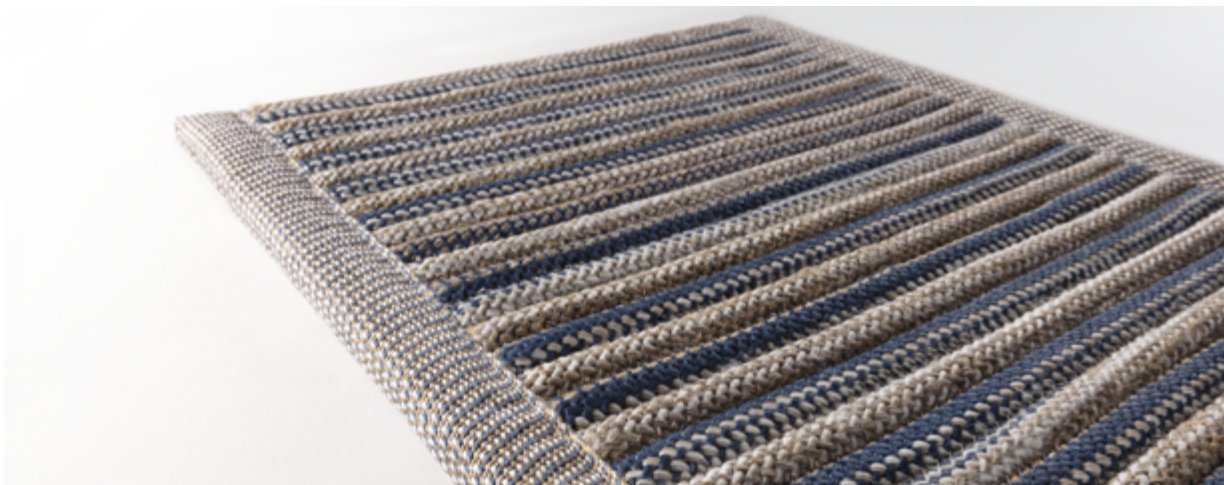

LEVANTE - OUTDOOR RUG

RECTANGULAR OR CIRCLE

LE32221 WARM SAND

LE24220 INDIAN
SUMMER

LE30219 ULTRAMARINE

POPULAR SIZES (CM): (A) W: 200 X H: 250
 (B) W: 200 X H: 300
 (C) W: 250 X H: 250
 (D) W: 250 X H: 300
 (E) W: 300 X H: 400

(F) Ø 200
 (G) Ø 250
 (H) Ø 300
 (I) Ø 350

ALL SIZES CAN BE MADE TO MEASURE. WIDTH: IN MULTIPLE OF 25 CM. MAXIMUM SIZE: 5 X 20 M.

SPECIFICATIONS

PRODUCTION METHOD: Assembled using traditional methods.

DESIGN SHAPE: Rectangular or Circular shapes available.

COMPOSITION: 100% polypropylene.

APPLICATION: Residential use.

BORDER: Matching borders on both widths only available for rectangular shape.

BACKING: : No backing.

WALL-TO-WALL: : Not available.

TOTAL WEIGHT: 4300 G/M²