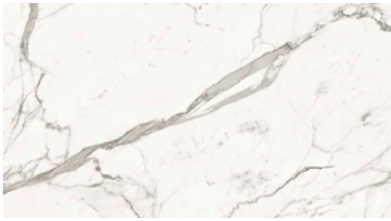

PORCELAIN FINISHES

The hard-wearing and versatile qualities of porcelain stoneware make it an ideal choice for our table collection. Impressive surface hardness withstands wear and scratching while being resistant to chemicals and colour change.

STATUARIO SUPREMO