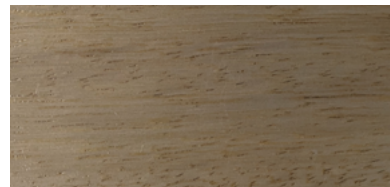

ALPINE WASH