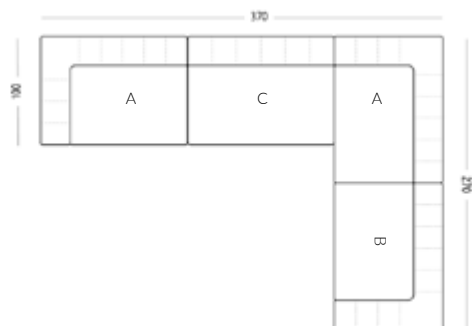

AZUR MODULAR SOFA CONFIGURATIONS

COMPOSITION FIVE

LEFT ARM CORNER SECTION / CENTRE SOFA SECTION / LEFT ARM CORNER SECTION / RIGHT ARM CORNER SECTION