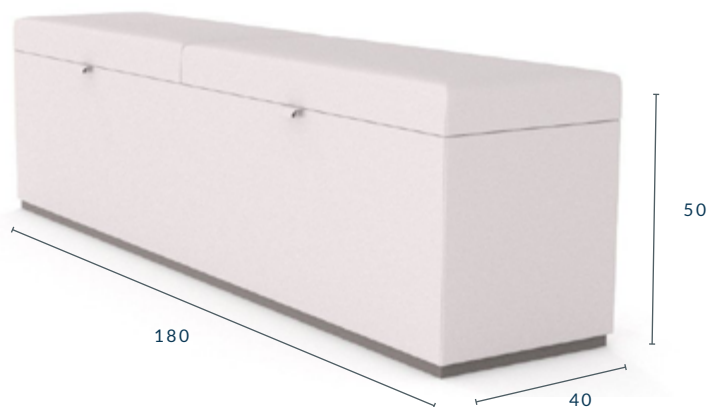

# AZUR OTTOMAN DUO WITH STORAGE

---

**DIMENSIONS (CM):** L 180 X W 40 X H 50