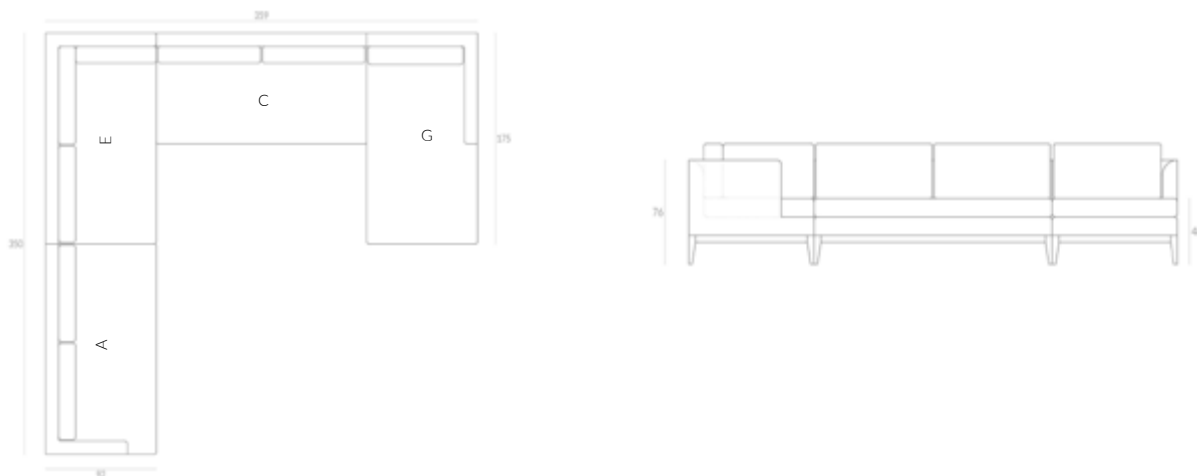

CHUCHUMBER MODULAR SOFA CONFIGURATIONS

COMPOSITION FIVE

LEFT END UNIT / RIGHT CORNER UNIT / CENTRE SECTION / RIGHT ARM CHAISE