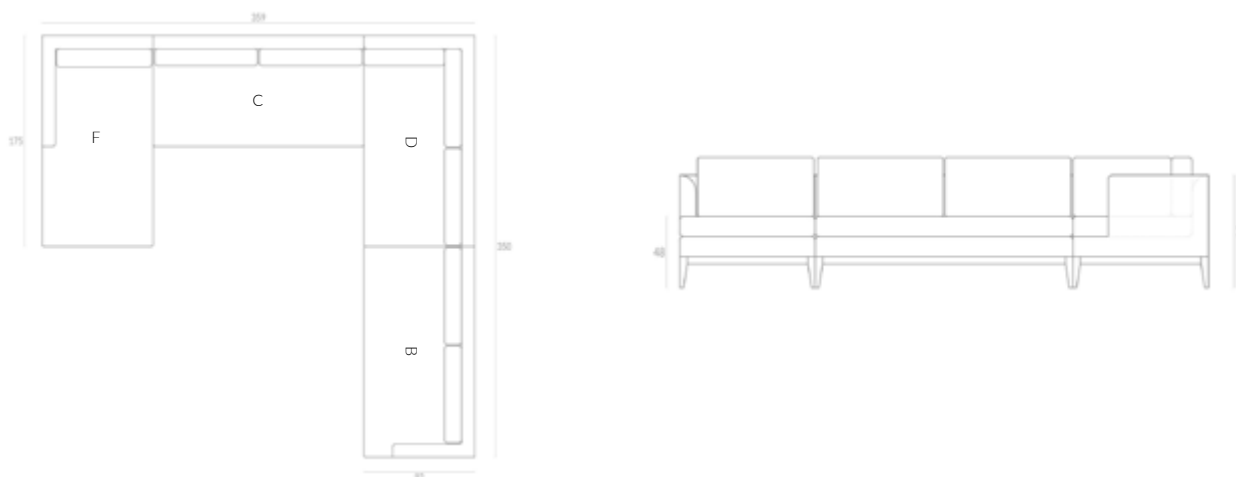

COMPOSITION SIX

LEFT END CHAISE / CENTRE SECTION / LEFT CORNER UNIT / RIGHT END UNIT

SPECIFICATIONS

INTERNAL CONSTRUCTION: WBP mortice and tenon joined frame. Integrated drain and marine grade webbing. All exposed wood is Iroko.

CUSHIONS: Patented Peltluxé® fibre cushion interior and padding to seat and frame.

FRAME & LEGS: Solid kiln-dried Iroko wood treated with a highly UV protective, weather-resistant and scratch-resistant finish available in 11 colours.

FEET: Protective rubber base

FABRICS: Coco Wolf House Collection fabrics or COM (Customer's Own Material) on manufacturers approval.

ACCESSORIES:

All weather cover
Additional scatter cushions available on request

* All sizes are approximate

To learn more about Coco Wolf and our collections please contact us:
enquiries@cocowolf.co.uk • +44 (0)207 262 8614 • www.cocowolf.co.uk