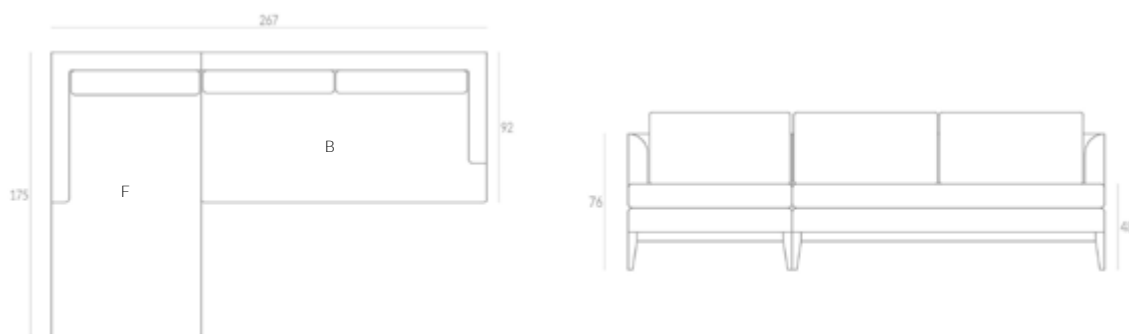

CHUCHUMBER MODULAR SOFA CONFIGURATIONS

COMPOSITION ONE

LEFT ARM CHAISE / RIGHT ARM END