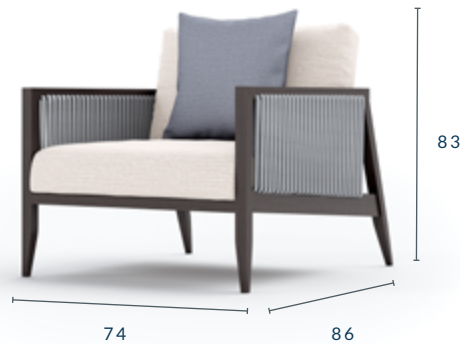

CORONET ARMCHAIR

DIMENSIONS (CM): W 74 X D 86 X H 83 X SH 43 X SD 67

SPECIFICATIONS

INTERNAL CONSTRUCTION: WBP mortice and tenon joined frame. Integrated drain and marine grade webbing. All exposed wood is Iroko.