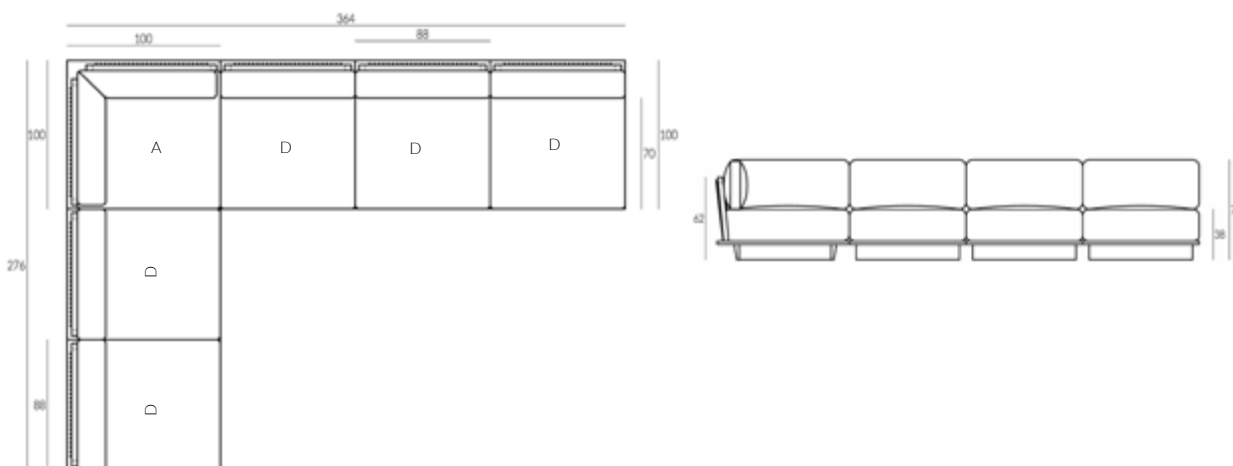

RIGHT ARM SECTION - SECTION C

DIMENSIONS (CM):
W 100 X D 100 X H 62 X SH 38 X SD 70
FABRIC QUANTITY: 3M PLAIN FABRIC

* All sizes are approximate

To learn more about Coco Wolf and our collections please contact us:
enquiries@cocowolf.co.uk • +44 (0)207 262 8614 • www.cocowolf.co.uk

CORONET MODULAR SOFA

CENTRE SECTION - SECTION D

DIMENSIONS (CM):

W 88 X D 100 X H 62 X SH 38 X SD 70

FABRIC QUANTITY: 3M PLAIN FABRIC

OTTOMAN SECTION - SECTION E

DIMENSIONS (CM):

W 88 X D 100 X SH 38

FABRIC QUANTITY: 2.5M PLAIN FABRIC

SIDE TABLE SECTION - SECTION F

DIMENSIONS (CM):

W 41.5 X D 92.5 X H 34.5

CORONET SOFA CONFIGURATIONS

COMPOSITION ONE

LEFT ARM / 2 X CENTRE SECTIONS / OTTOMAN

COMPOSITION TWO

2 X CENTRE SECTIONS / CORNER SECTION / 3 X CENTRE SECTIONS

COMPOSITION THREE

SIDE TABLE / OTTOMAN / CENTRE SECTION / CORNER / OTTOMAN/ CENTRE SECTION /RIGHT ARM

* All sizes are approximate

To learn more about Coco Wolf and our collections please contact us:
enquiries@cocowolf.co.uk • +44 (0)207 262 8614 • www.cocowolf.co.uk