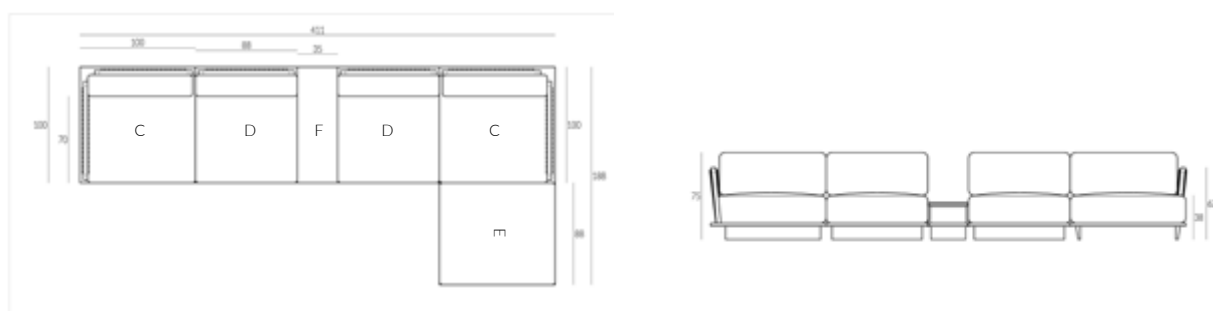

CORONET MODULAR SOFA

CENTRE SECTION - SECTION D

DIMENSIONS (CM):

W 88 X D 100 X H 62 X SH 38 X SD 70

FABRIC QUANTITY: 3M PLAIN FABRIC

OTTOMAN SECTION - SECTION E

DIMENSIONS (CM):

W 88 X D 100 X SH 38

FABRIC QUANTITY: 2.5M PLAIN FABRIC

SIDE TABLE SECTION - SECTION F

DIMENSIONS (CM):

W 41.5 X D 92.5 X H 34.5

CORONET SOFA CONFIGURATIONS

COMPOSITION ONE

LEFT ARM / 2 X CENTRE SECTIONS / OTTOMAN

COMPOSITION TWO

2 X CENTRE SECTIONS / CORNER SECTION / 3 X CENTRE SECTIONS

COMPOSITION THREE

SIDE TABLE / OTTOMAN / CENTRE SECTION / CORNER / OTTOMAN/ CENTRE SECTION /RIGHT ARM

* All sizes are approximate

To learn more about Coco Wolf and our collections please contact us:
enquiries@cocowolf.co.uk • +44 (0)207 262 8614 • www.cocowolf.co.uk

CORONET SOFA CONFIGURATIONS

COMPOSITION FOUR

3 X CENTRE SECTION / CORNER / CENTRE SECTION / SIDE TABLE / CENTRE SECTION / RIGHT ARM

COMPOSITION FIVE

LEFT ARM / CENTRE SECTION / SIDE TABLE / CENTRE SECTION / RIGHT ARM END SECTION / OTTOMAN