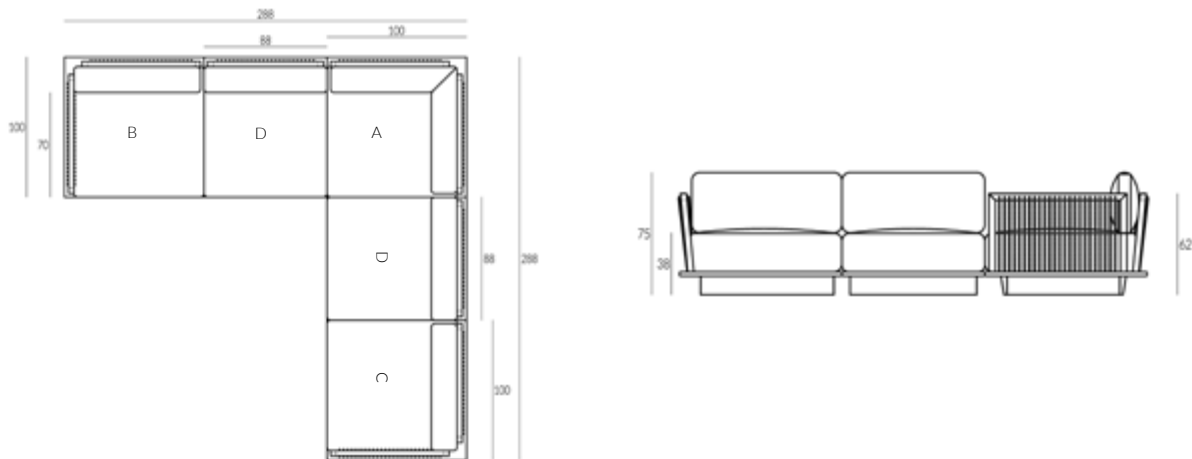

COMPOSITION SIX

3 X CENTRE SECTION / CORNER / CENTRE SECTION / RIGHT ARM

* All sizes are approximate

To learn more about Cocowolf and our collections please contact us:
enquiries@cocowolf.co.uk • +44 (0)207 262 8614 • www.cocowolf.co.uk

CORONET SOFA CONFIGURATIONS

COMPOSITION SEVEN

CORNER SECTION / 4 X CENTRE SECTIONS / OTTOMAN

COMPOSITION EIGHT

LEFT ARM / CENTRE SECTION / CORNER / CENTRE SECTION / RIGHT ARM

COMPOSITION NINE

OTTOMAN / 2 X CENTRE SECTIONS / CORNER / CENTRE SECTION / SIDE TABLE / OTTOMAN