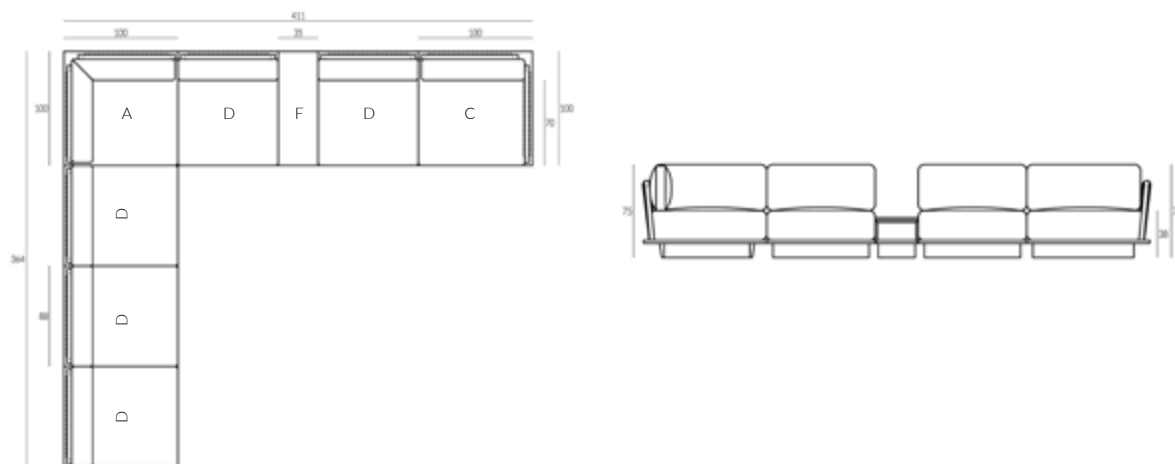

CORONET MODULAR SOFA

CENTRE SECTION - SECTION D

DIMENSIONS (CM):

W 88 X D 100 X H 62 X SH 38 X SD 70

FABRIC QUANTITY: 3M PLAIN FABRIC

OTTOMAN SECTION - SECTION E

DIMENSIONS (CM):

W 88 X D 100 X SH 38

FABRIC QUANTITY: 2.5M PLAIN FABRIC

SIDE TABLE SECTION - SECTION F

DIMENSIONS (CM):

W 41.5 X D 92.5 X H 34.5

CORONET SOFA CONFIGURATIONS

COMPOSITION ONE

LEFT ARM / 2 X CENTRE SECTIONS / OTTOMAN

COMPOSITION TWO

2 X CENTRE SECTIONS / CORNER SECTION / 3 X CENTRE SECTIONS

COMPOSITION THREE

SIDE TABLE / OTTOMAN / CENTRE SECTION / CORNER / OTTOMAN/ CENTRE SECTION /RIGHT ARM

* All sizes are approximate

To learn more about Coco Wolf and our collections please contact us:
enquiries@cocowolf.co.uk • +44 (0)207 262 8614 • www.cocowolf.co.uk

CORONET SOFA CONFIGURATIONS

COMPOSITION FOUR

3 X CENTRE SECTION / CORNER / CENTRE SECTION / SIDE TABLE / CENTRE SECTION / RIGHT ARM

COMPOSITION FIVE

LEFT ARM / CENTRE SECTION / SIDE TABLE / CENTRE SECTION / RIGHT ARM END SECTION / OTTOMAN