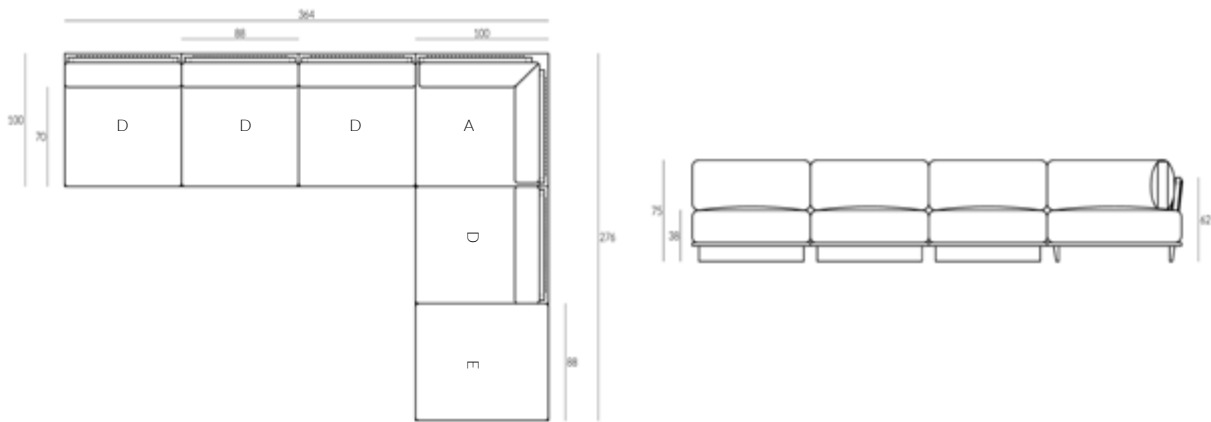

CORONET SOFA CONFIGURATIONS

COMPOSITION FOUR

3 X CENTRE SECTION / CORNER / CENTRE SECTION / SIDE TABLE / CENTRE SECTION / RIGHT ARM

COMPOSITION FIVE

LEFT ARM / CENTRE SECTION / SIDE TABLE / CENTRE SECTION / RIGHT ARM END SECTION / OTTOMAN

COMPOSITION SIX

3 X CENTRE SECTION / CORNER / CENTRE SECTION / RIGHT ARM

* All sizes are approximate

To learn more about Cocowolf and our collections please contact us:
enquiries@cocowolf.co.uk • +44 (0)207 262 8614 • www.cocowolf.co.uk

CORONET SOFA CONFIGURATIONS

COMPOSITION SEVEN

CORNER SECTION / 4 X CENTRE SECTIONS / OTTOMAN

COMPOSITION EIGHT

LEFT ARM / CENTRE SECTION / CORNER / CENTRE SECTION / RIGHT ARM

COMPOSITION NINE

OTTOMAN / 2 X CENTRE SECTIONS / CORNER / CENTRE SECTION / SIDE TABLE / OTTOMAN