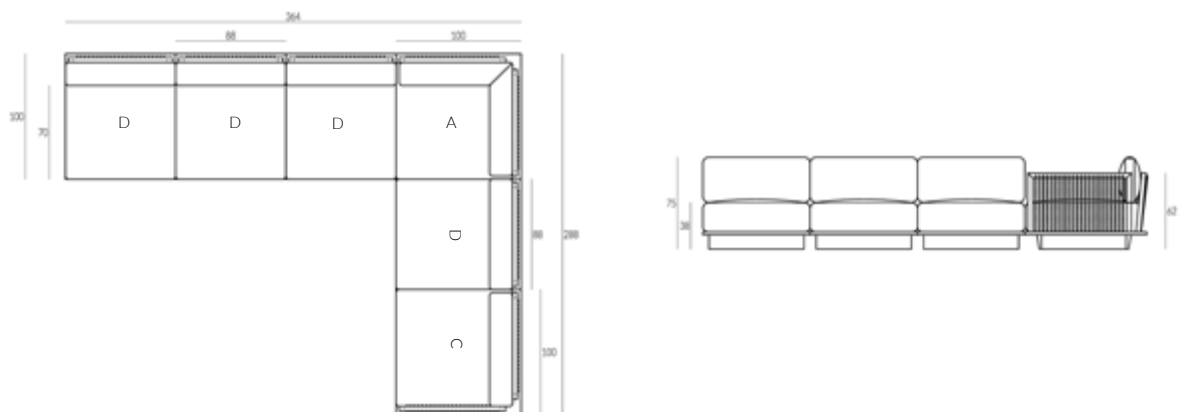

COMPOSITION SIX

3 X CENTRE SECTION / CORNER / CENTRE SECTION / RIGHT ARM

* All sizes are approximate

To learn more about Cocowolf and our collections please contact us:
enquiries@cocowolf.co.uk • +44 (0)207 262 8614 • www.cocowolf.co.uk