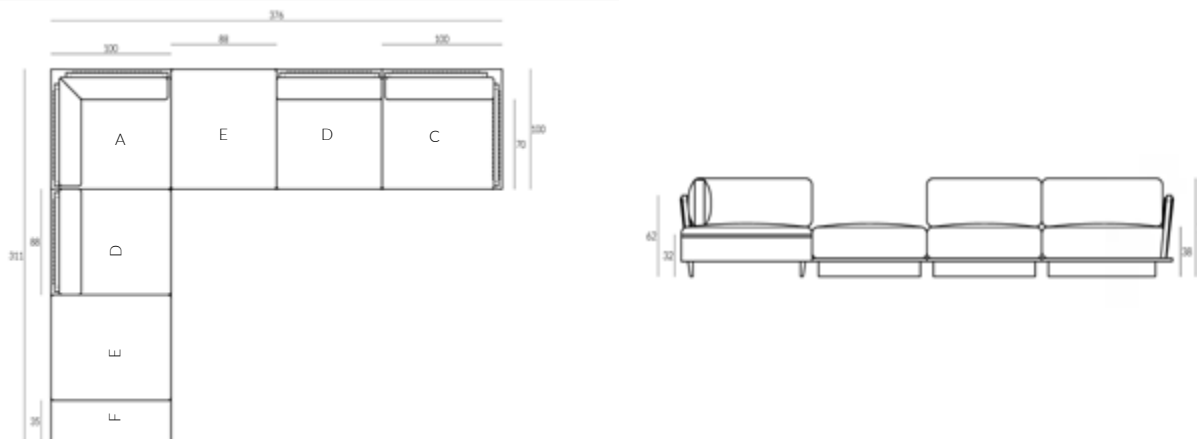

CORONET

MODULAR SOFA

CORONET MODULAR SOFA

CORNER SECTION - SECTION A

DIMENSIONS (CM):
W 100 X D 100 X H 62 X SH 38 X SD 70
FABRIC QUANTITY: 3M PLAIN FABRIC

LEFT ARM SECTION - SECTION B

DIMENSIONS (CM):
W 100 X D 100 X H 62 X SH 38 X SD 70
FABRIC QUANTITY: 3M PLAIN FABRIC

CORONET MODULAR SOFA

CENTRE SECTION - SECTION D

DIMENSIONS (CM):

W 88 X D 100 X H 62 X SH 38 X SD 70

FABRIC QUANTITY: 3M PLAIN FABRIC

OTTOMAN SECTION - SECTION E

DIMENSIONS (CM):

W 88 X D 100 X SH 38

FABRIC QUANTITY: 2.5M PLAIN FABRIC

SIDE TABLE SECTION - SECTION F

DIMENSIONS (CM):

W 41.5 X D 92.5 X H 34.5

CORONET SOFA CONFIGURATIONS

COMPOSITION ONE

LEFT ARM / 2 X CENTRE SECTIONS / OTTOMAN

COMPOSITION TWO

2 X CENTRE SECTIONS / CORNER SECTION / 3 X CENTRE SECTIONS

COMPOSITION THREE

SIDE TABLE / OTTOMAN / CENTRE SECTION / CORNER / OTTOMAN/ CENTRE SECTION /RIGHT ARM

* All sizes are approximate

To learn more about Coco Wolf and our collections please contact us:
enquiries@cocowolf.co.uk • +44 (0)207 262 8614 • www.cocowolf.co.uk