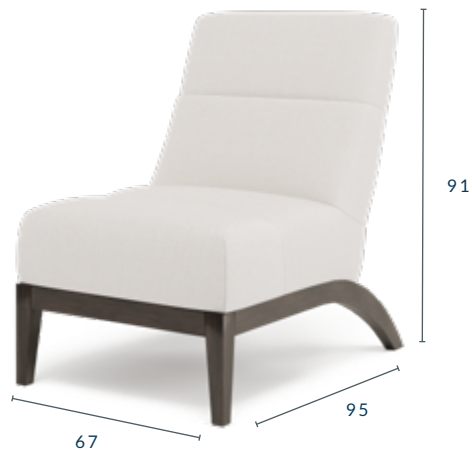

FOLIE ROSEMOUNT CHAIR

DIMENSIONS (CM): W 67 X D 95 X H 91 X SH 47 X SD 60

SPECIFICATIONS

INTERNAL CONSTRUCTION: WBP mortice and tenon joined frame. Integrated drain and marine grade webbing. All exposed wood is Iroko.