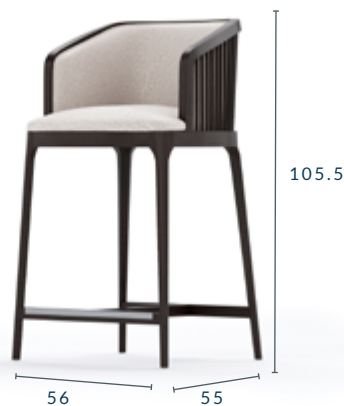

LARGO BAR STOOL

DIMENSIONS (CM): W 56 X D 55 X H 105.5 X SH 79 X SD 47 X SW 45

SPECIFICATIONS

INTERNAL CONSTRUCTION: WBP mortice and tenon joined frame. Integrated drain and marine grade webbing. All exposed wood is Iroko.