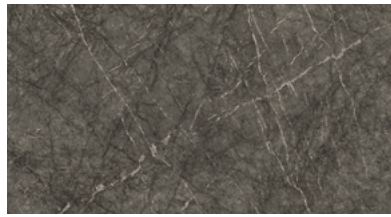

DESERT SOUL

KONE MIX

LIGHT GREY STONE

GREY STONE

SOAP STONE

GRIGIO INTENSO

NERO MARQUINA

EXOTIC WAVE