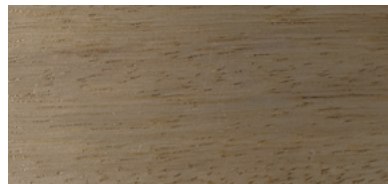

ALPINE WASH