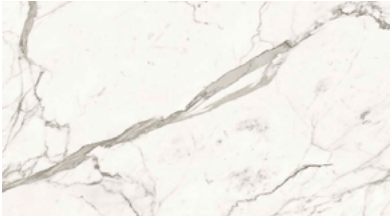

PORCELAIN FINISHES

The hard-wearing and versatile qualities of porcelain stoneware make it an ideal choice for our table collection. Impressive surface hardness withstands wear and scratching while being resistant to chemicals and colour change.

STATUARIO SUPREMO