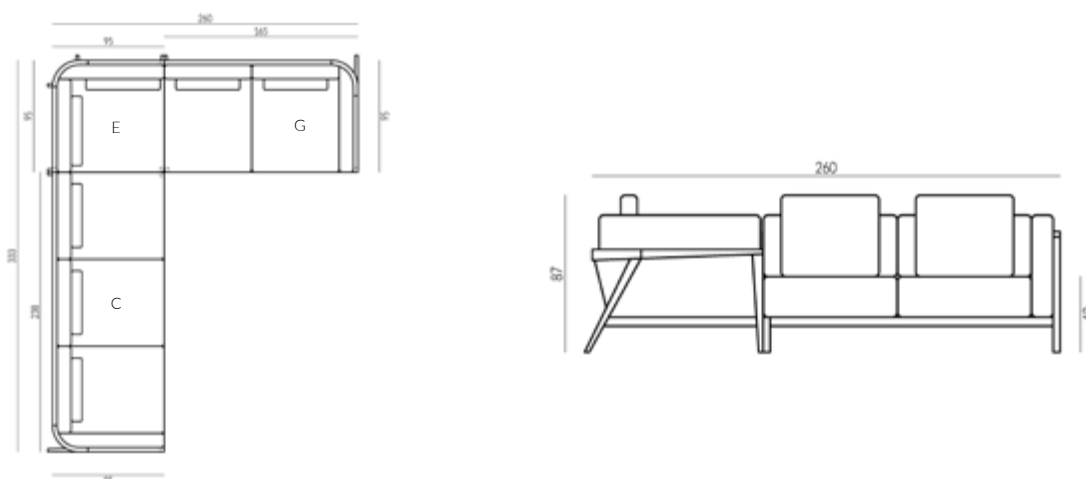

COMPOSITION NINE

LEFT ARM END - 2-SEATER / RIGHT ARM END / OTTOMAN / RIGHT ARM END - 2-SEATER

* All sizes are approximate