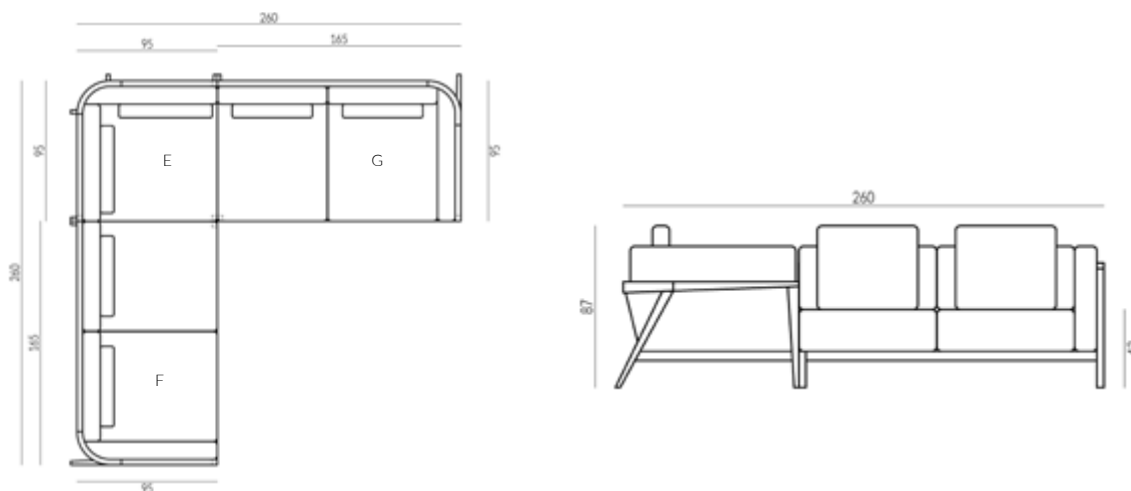

PORTO SOFA CONFIGURATIONS

COMPOSITION EIGHT

LEFT ARM END - 2-SEATER / CORNER SECTION / LEFT ARM END / RIGHT ARM END - 2-SEATER