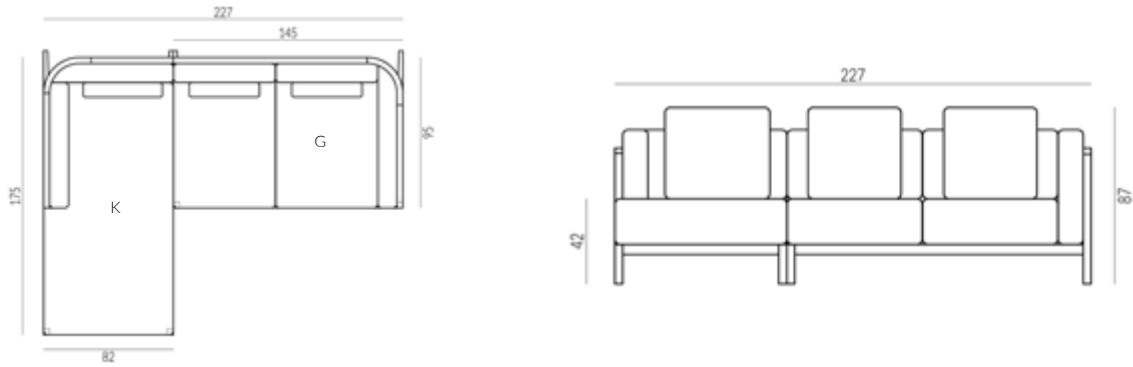

PORTO SOFA CONFIGURATIONS

COMPOSITION ONE

LEFT ARM CHAISE SECTIONAL / 2-SEATER RIGHT ARM END SECTION