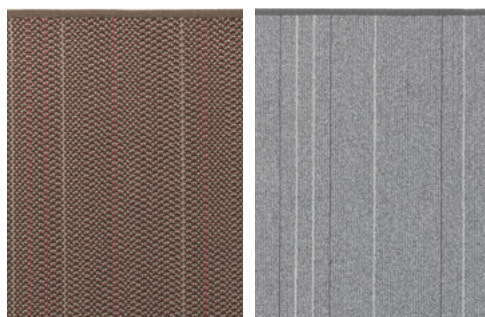

PATIO - OUTDOOR RUG

RECTANGULAR OR CIRCLE

PT31065 MINERAL RED PT30882 NAVY BLUE

- | | | |
|---|---------------------|-----------|
| POPULAR SIZES: (A) W: 200 X H: 250 | (E) W: 300 X H: 300 | (J) Ø 275 |
| (B) W: 200 X H: 300 | (F) W: 300 X H: 400 | (K) Ø 300 |
| (C) W: 250 X H: 250 | (G) W: 400 X H: 500 | (L) Ø 350 |
| (C) W: 250 X H: 300 | (H) Ø 200 | |
| (D) W: 250 X H: 350 | (I) Ø 250 | |

ALL SIZES CAN BE MADE TO MEASURE. WIDTH: IN MULTIPLE OF 25 CM. MAXIMUM SIZE: 5 X 20 M.

SPECIFICATIONS

PRODUCTION METHOD: Assembled using traditional methods.

DESIGN SHAPE: Rectangular or Circular shapes available.

COMPOSITION: 100% polypropylene.

APPLICATION: Heavy residential use.

BORDER: Border only on the 2 widths.

BACKING: : No backing.

WALL-TO-WALL: : Not available.

TOTAL WEIGHT: 5m plain fabric.

SPECIAL CARE: Weekly maintenance: Vacuum regularly.