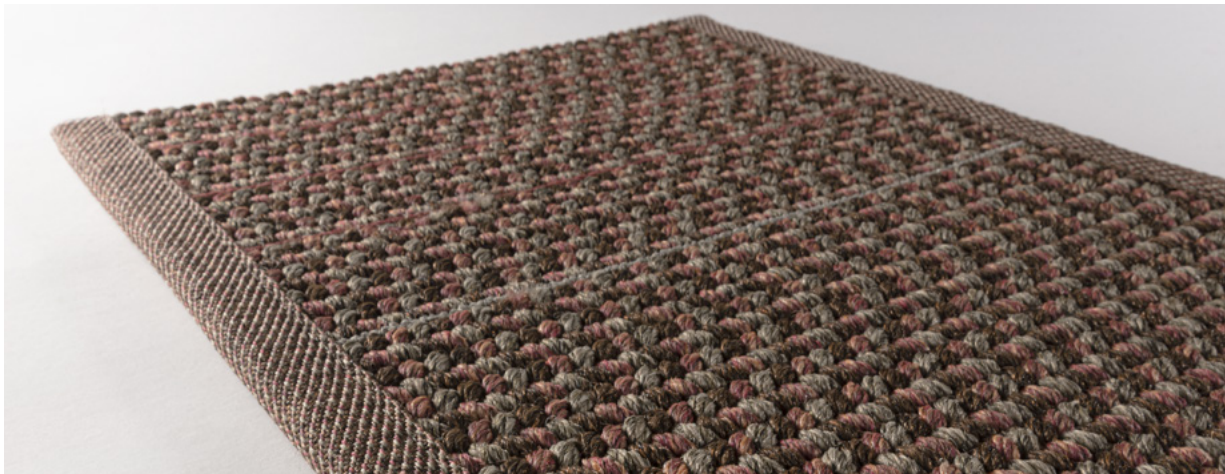

PATIO - OUTDOOR RUG

RECTANGULAR OR CIRCLE

PT31065 MINERAL RED PT30882 NAVY BLUE

- | | | |
|---|---------------------|-----------|
| POPULAR SIZES: (A) W: 200 X H: 250 | (E) W: 300 X H: 300 | (J) Ø 275 |
| (B) W: 200 X H: 300 | (F) W: 300 X H: 400 | (K) Ø 300 |
| (C) W: 250 X H: 250 | (G) W: 400 X H: 500 | (L) Ø 350 |
| (C) W: 250 X H: 300 | (H) Ø 200 | |
| (D) W: 250 X H: 350 | (I) Ø 250 | |

ALL SIZES CAN BE MADE TO MEASURE. WIDTH: IN MULTIPLE OF 25 CM. MAXIMUM SIZE: 5 X 20 M.

SPECIFICATIONS

PRODUCTION METHOD: Assembled using traditional methods.

DESIGN SHAPE: Rectangular or Circular shapes available.

COMPOSITION: 100% polypropylene.

APPLICATION: Heavy residential use.

BORDER: Border only on the 2 widths.

BACKING: : No backing.

WALL-TO-WALL: : Not available.

TOTAL WEIGHT: 5m plain fabric.

SPECIAL CARE: Weekly maintenance: Vacuum regularly.