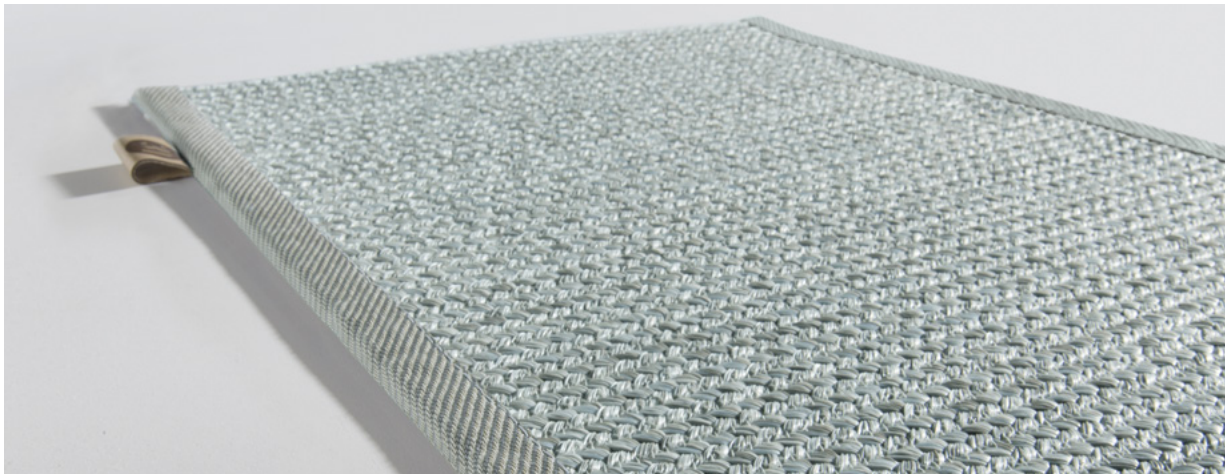

# POOLSIDE - OUTDOOR RUG RECTANGULAR OR CIRCLE

PL14817 PEACH

PL20818 AQUIFIER

PL12462 STONY  
GROUND

PL28825 CARRARA

**POPULAR SIZES:** (A) W: 200 X H: 250  
(B) W: 200 X H: 300  
(C) W: 250 X H: 250  
(D) W: 250 X H: 300  
(E) W: 250 X H: 350

(F) W: 300 X H: 300  
(G) W: 300 X H: 400  
(H) W: 400 X H: 500  
(I) Ø 200  
(J) Ø 250

(K) Ø 275  
(L) Ø 280  
(M) Ø 300  
(N) Ø 325  
(O) Ø 350

ALL SIZES CAN BE MADE TO MEASURE. WIDTH: IN MULTIPLE OF 25 CM. MAXIMUM SIZE: 5 X 20 M.

## SPECIFICATIONS

**PRODUCTION METHOD:** Assembled using traditional methods.

**DESIGN SHAPE:** Rectangular or Circular shapes available.

**COMPOSITION:** 90% pvc, 10% glass fibre.

**APPLICATION:** Heavy commercial use.

**BORDER:** Fringe on the 2 widths, also available without franjes instead matching border Galaxy.

**BACKING:** : No backing.

**WALL-TO-WALL:** : Not available.

**TOTAL WEIGHT:** 5m plain fabric.

**SPECIAL CARE:** Weekly maintenance: Vacuum regularly. Mop with a humid cloth.  
Periodic maintenance: Wash regularly with water.  
Stains: Blot stains immediately if necessary with very little water but dry instantly with white absorbing paper.