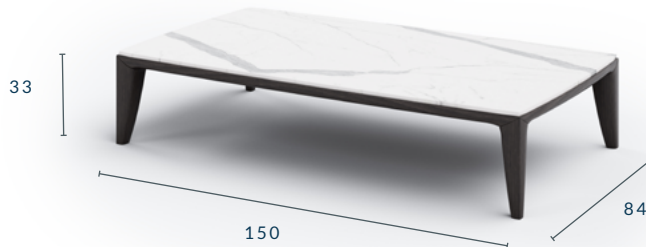

# SINTRA RECTANGULAR COFFEE TABLE

---

**DIMENSIONS (CM):** W 150 X D 84 X H 33

## SPECIFICATIONS

**TABLE TOP:** Italian porcelain stoneware (1.2cm) | Available in 17 colours  
Italian marble top (3cm) | Available in 2 colours

**FRAME & LEGS:** Solid kiln-dried Iroko wood treated with a highly UV protective, weather-resistant and scratch-resistant finish available in 11 colours.