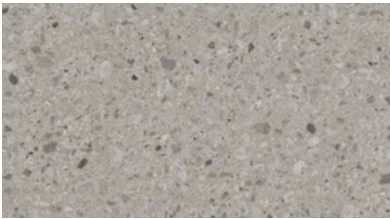

PORCELAIN FINISHES

The hard-wearing and versatile qualities of porcelain stoneware make it an ideal choice for our table collection. Impressive surface hardness withstands wear and scratching while being resistant to chemicals and colour change.

KONE MIX

* All sizes are approximate

To learn more about Coco Wolf and our collections please contact us:
enquiries@cocowolf.co.uk • +44 (0)207 262 8614 • www.cocowolf.co.uk