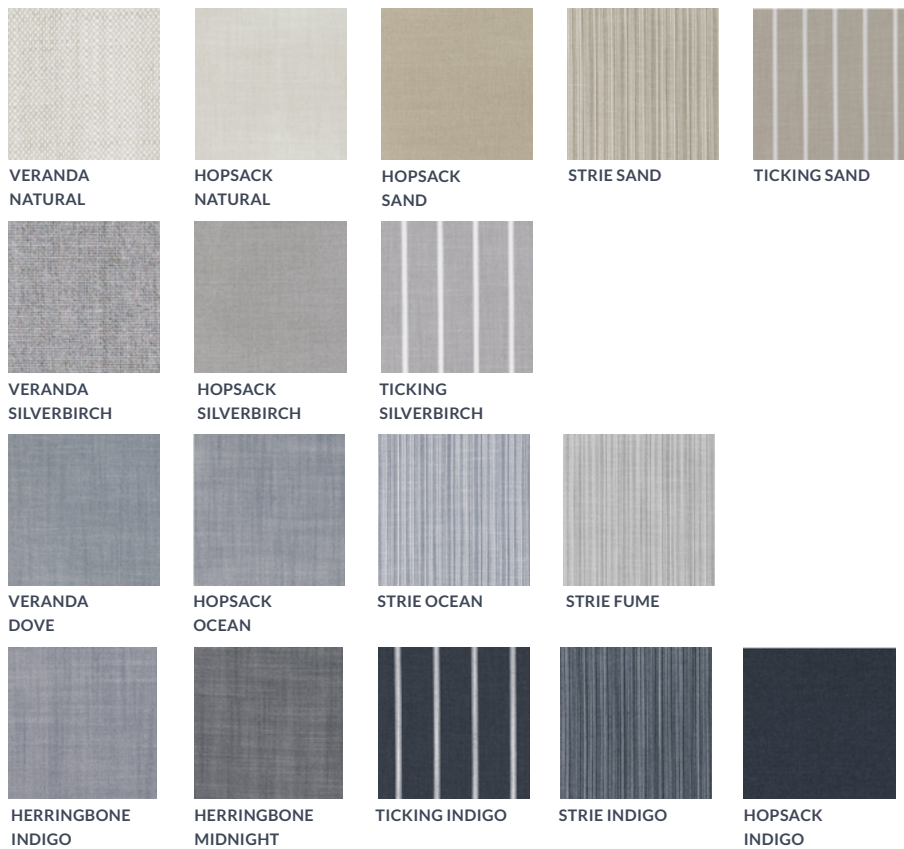

IN/OUTDOOR FABRICS

CATEGORY C - COCO WOLF COLLECTION

100% SOLUTION DYED ACRYLIC 55" / 140CM WIDTH