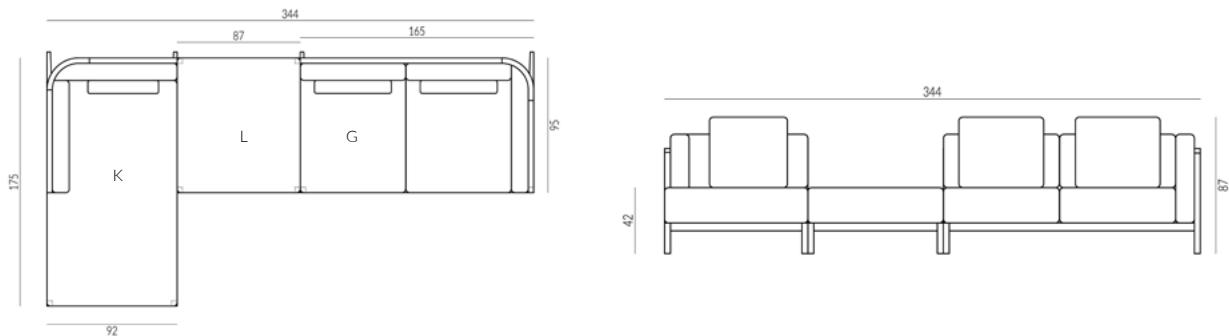

LEFT ARM CHAISE SECTIONAL / OTTOMAN / 2-SEATER RIGHT ARM END SECTIONAL

* All sizes are approximate

To learn more about Coco Wolf and our collections please contact us:
enquiries@cocowolf.co.uk • +44 (0)207 262 8614 • www.cocowolf.co.uk