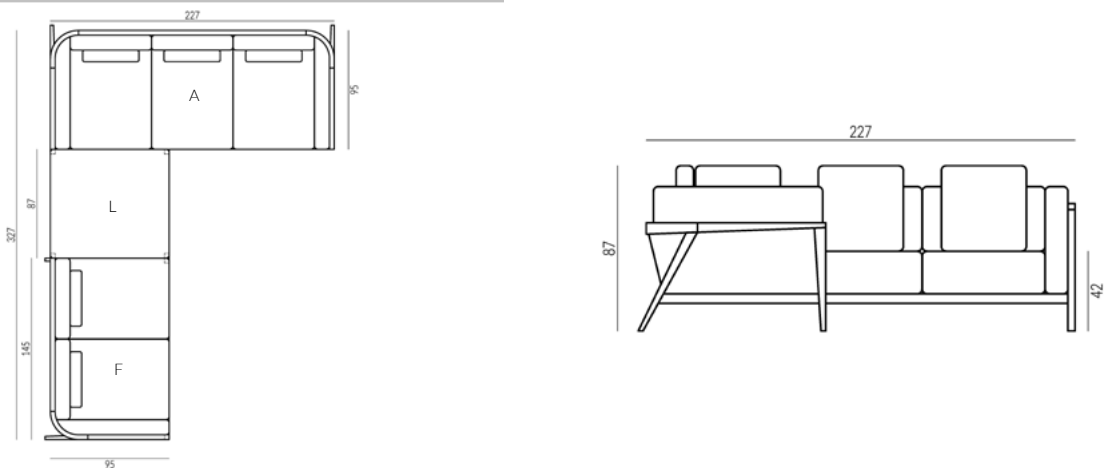

DIMENSIONS (CM):

(208CM) W 208 X D 95 X H 87 X SH 42 X SD 67

(238CM) W 238 X D 95 X H 87 X SH 42 X SD 67

FABRIC QUANTITY (METERS):

(208CM) SOFA BODY 15.5, BACK PANEL 3

(238CM) SOFA BODY 16.5, BACK PANEL 3.5

PORTO SOFA CONFIGURATIONS

COMPOSITION FIVE

RIGHT ARM DAYBED / 3-SEATER 257CM

COMPOSITION SIX

RIGHT ARM DAYBED / OTTOMAN / 3-SEATER SOFA 257CM

COMPOSITION SEVEN

LEFT ARM END SECTION 2-SEATER / OTTOMAN / 3-SEATER SOFA 227CM