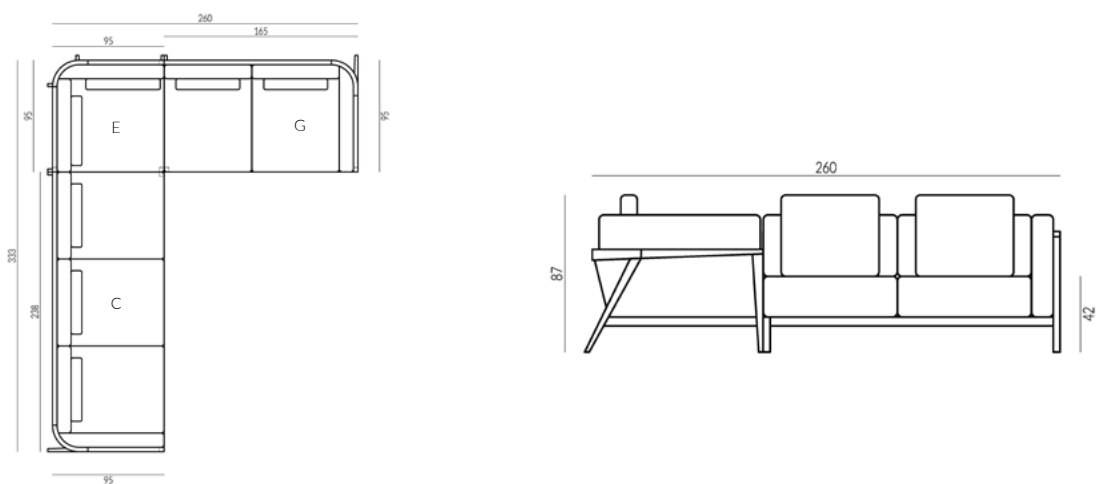

COMPOSITION NINE

LEFT ARM END - 2-SEATER / RIGHT ARM END / OTTOMAN / RIGHT ARM END - 2-SEATER

* All sizes are approximate