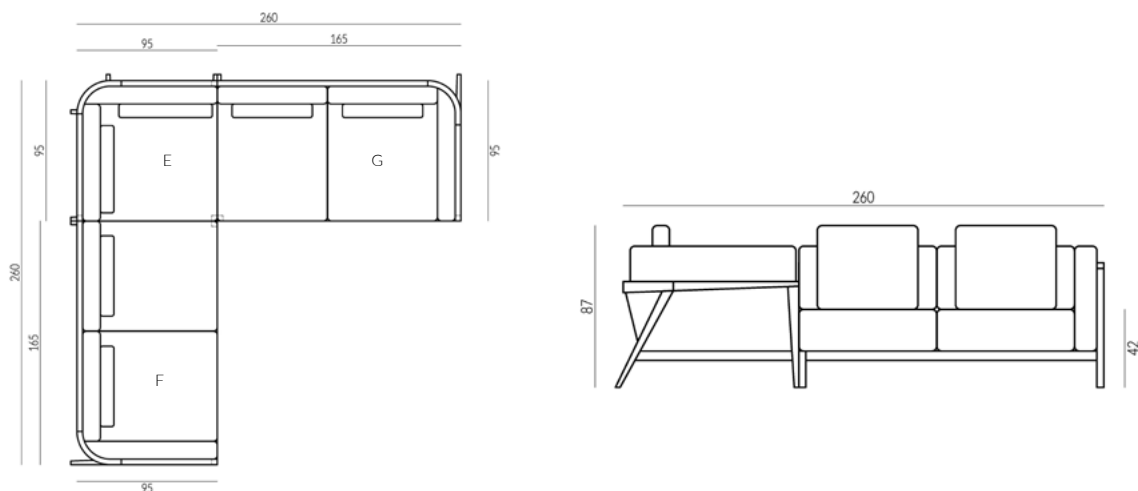

PORTO SOFA CONFIGURATIONS

COMPOSITION EIGHT

LEFT ARM END - 2-SEATER / CORNER SECTION / LEFT ARM END / RIGHT ARM END - 2-SEATER