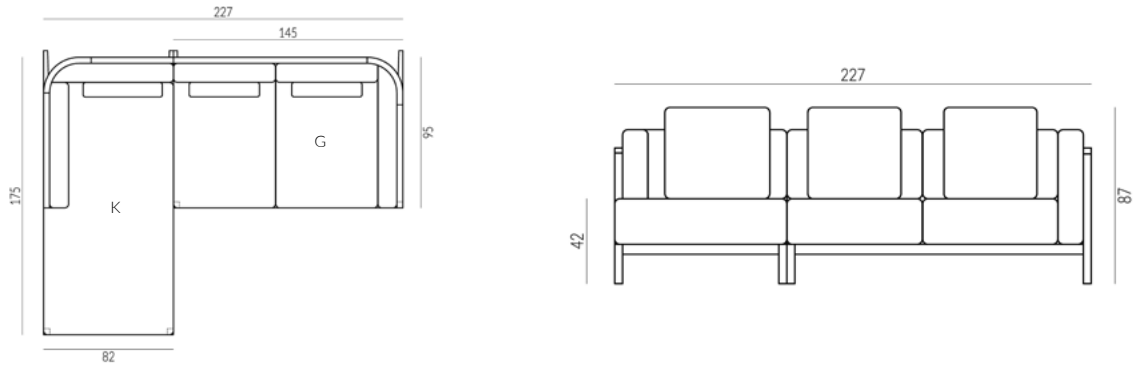

PORTO SOFA CONFIGURATIONS

COMPOSITION ONE

LEFT ARM CHAISE SECTIONAL / 2-SEATER RIGHT ARM END SECTION