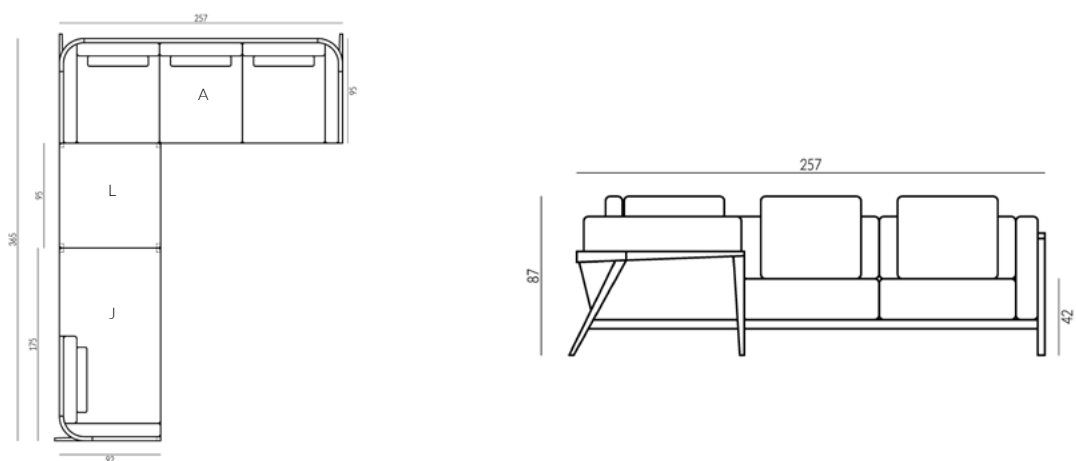

DIMENSIONS (CM):

(208CM) W 208 X D 95 X H 87 X SH 42 X SD 67

(238CM) W 238 X D 95 X H 87 X SH 42 X SD 67

FABRIC QUANTITY (METERS):

(208CM) SOFA BODY 15.5, BACK PANEL 3

(238CM) SOFA BODY 16.5, BACK PANEL 3.5

PORTO SOFA CONFIGURATIONS

COMPOSITION FIVE

RIGHT ARM DAYBED / 3-SEATER 257CM

COMPOSITION SIX

RIGHT ARM DAYBED / OTTOMAN / 3-SEATER SOFA 257CM

COMPOSITION SEVEN

LEFT ARM END SECTION 2-SEATER / OTTOMAN / 3-SEATER SOFA 227CM