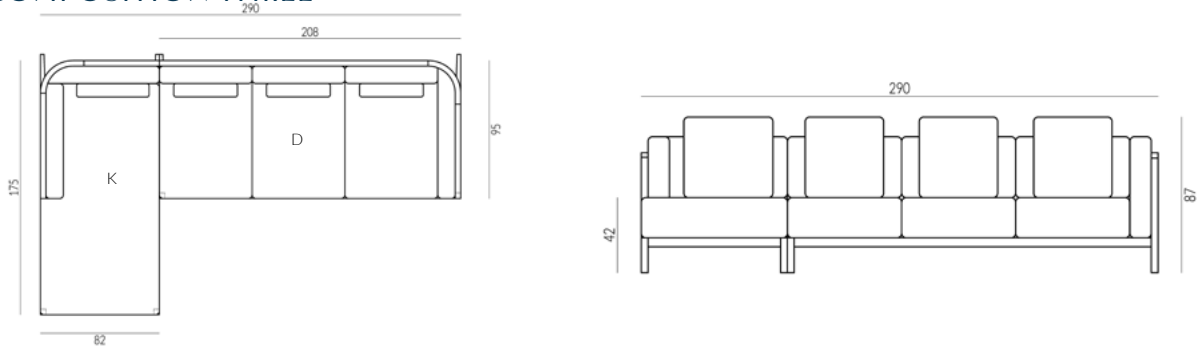

DIMENSIONS (CM):

(208CM) W 208 X D 95 X H 87 X SH 42 X SD 67

(238CM) W 238 X D 95 X H 87 X SH 42 X SD 67

FABRIC QUANTITY (METERS):

(208CM) SOFA BODY 15.5, BACK PANEL 3

(238CM) SOFA BODY 16.5, BACK PANEL 3.5

DIMENSIONS (CM):

(82CM) W 175 X D 82 X H 87 X SH 42 X SD 67 X AH 66

(92CM) W 175 X D 92 X H 87 X SH 42 X SD 67 X AH 66

FABRIC QUANTITY (METERS): SOFA BODY

(82CM) SOFA BODY 10 BACK PANEL 1.5

(92CM) SOFA BODY 11 BACK PANEL 2

PORTO MODULAR SOFA

PORTO OTTOMAN - SECTION L

DIMENSIONS (CM):

(87CM) W 87 X D 95 X H 42 (FITS 3 SEATER 227CM SOFA)

(92CM) W 92 X D 95 X H 42 (FITS 2 SEATER 185CM SOFA)

FABRIC QUANTITY (METERS):

(87CM) 3

(92CM) 3.5

PORTO SOFA CONFIGURATIONS

COMPOSITION ONE

LEFT ARM CHAISE SECTIONAL / 2-SEATER RIGHT ARM END SECTION

COMPOSITION TWO

LEFT ARM CHAISE SECTIONAL / 2-SEATER RIGHT ARM END SECTIONAL

COMPOSITION THREE

LEFT ARM CHAISE SECTIONAL / 3-SEATER RIGHT ARM END SECTIONAL