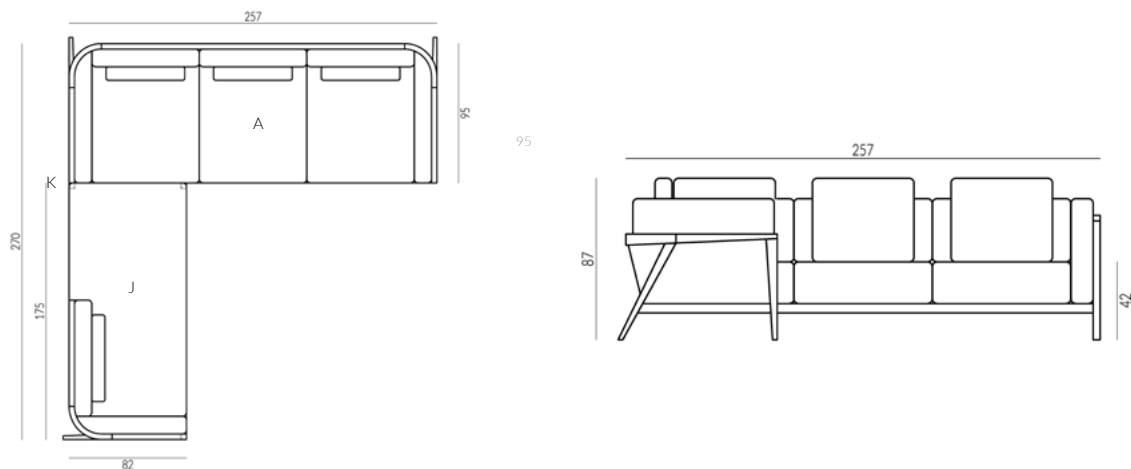

DIMENSIONS (CM):

(208CM) W 208 X D 95 X H 87 X SH 42 X SD 67

(238CM) W 238 X D 95 X H 87 X SH 42 X SD 67

FABRIC QUANTITY (METERS):

(208CM) SOFA BODY 15.5, BACK PANEL 3

(238CM) SOFA BODY 16.5, BACK PANEL 3.5

PORTO SOFA CONFIGURATIONS

COMPOSITION FIVE

RIGHT ARM DAYBED / 3-SEATER 257CM

COMPOSITION SIX

RIGHT ARM DAYBED / OTTOMAN / 3-SEATER SOFA 257CM

COMPOSITION SEVEN

LEFT ARM END SECTION 2-SEATER / OTTOMAN / 3-SEATER SOFA 227CM