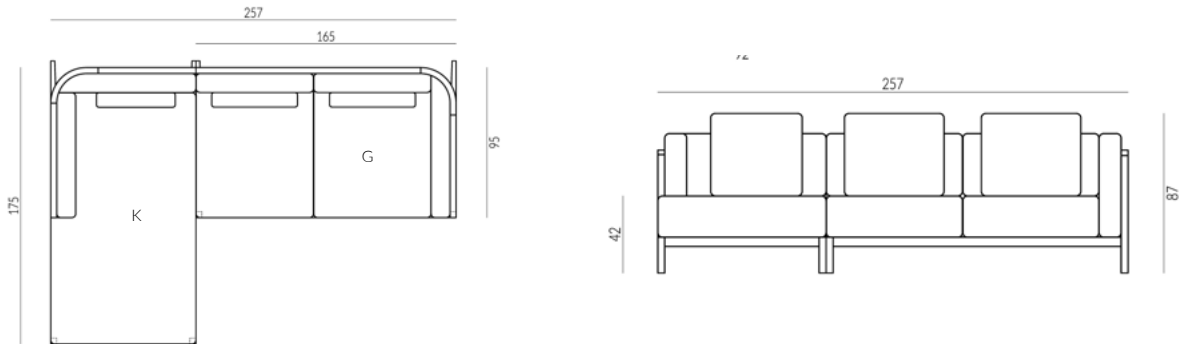

COMPOSITION TWO

LEFT ARM CHAISE SECTIONAL / 2-SEATER RIGHT ARM END SECTIONAL