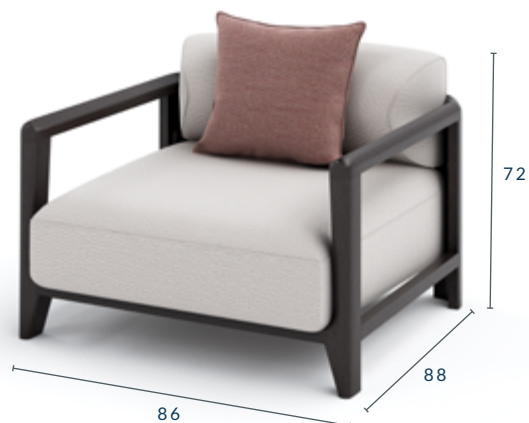

TAMARINDO ARMCHAIR

DIMENSIONS (CM): W 86 X D 88 X H 72 X SH 40 X AH 60 X SD 56.5

SPECIFICATIONS

INTERNAL CONSTRUCTION: WBP mortice and tenon joined frame. Integrated drain and marine grade webbing. All exposed wood is Iroko.