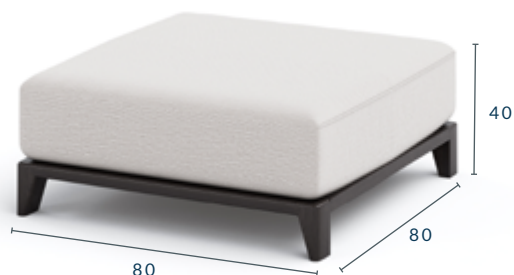

TAMARINDO MODULAR SOFA - OTTOMAN SECTION

DIMENSIONS (CM): W 80 X D 80 X H 40

SPECIFICATIONS

INTERNAL CONSTRUCTION: WBP mortice and tenon joined frame. Integrated drain and marine grade webbing. All exposed wood is Iroko.

CUSHIONS: Interchangeable seat. Patented Peltluxé® fibre cushion interior and padding to seat and frame.

FRAME & LEGS: Solid kiln-dried Iroko wood treated with a highly UV protective, weather-resistant and scratch-resistant finish available in 11 colours.

FEET: Protective rubber base

FABRICS: Coco Wolf House Collection fabrics or COM (Customer's Own Material) on manufacturer's approval.

FABRIC QUANTITY: m plain fabric

ACCESSORIES: All weather cover

* All sizes are approximate

To learn more about Coco Wolf and our collections please contact us:
enquiries@cocowolf.co.uk • +44 (0)207 262 8614 • www.cocowolf.co.uk