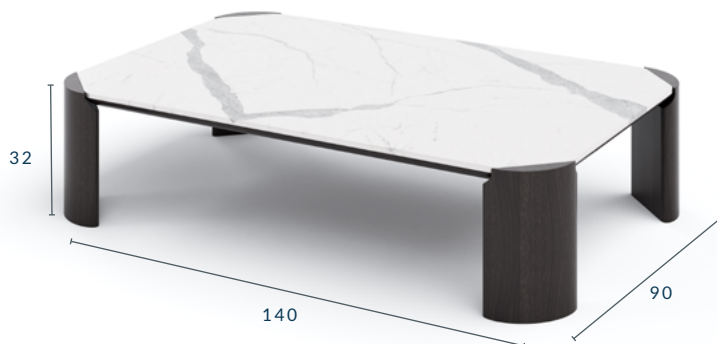

# TAMARINDO RECTANGULAR COFFEE

**DIMENSIONS (CM):** W 140 X D 90 X H 32

## SPECIFICATIONS

**TABLE TOP:** Italian porcelain stoneware (1.2cm) | Available in 17 colours

**FRAME & LEGS:** Solid kiln-dried Iroko wood treated with a highly UV protective, weather-resistant and scratch-resistant finish available in 11 colours.