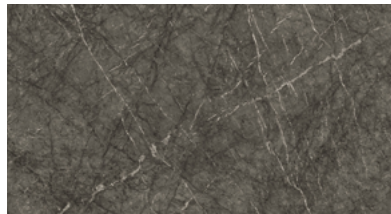

BLACK MAGIC

DARK TOBACCO

EBONISED

These colours are for reference only and are an approximation of the true colours. Samples will be sent out for sign off. Please note, for the 'Natural' finish, as Iroko wood is a natural material, the grain and shades of colour vary, this is not a defect but rather a natural beauty of working with solid wood.

DESERT SOUL

KONE MIX

LIGHT GREY STONE

GREY STONE

SOAP STONE

GRIGIO INTENSO

NERO MARQUINA

EXOTIC WAVE