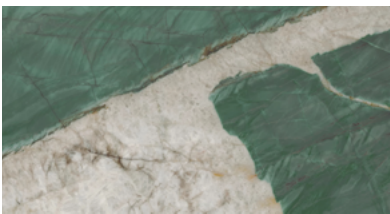

BLACK MAGIC

DARK TOBACCO

EBONISED

These colours are for reference only and are an approximation of the true colours. Samples will be sent out for sign off. Please note, for the 'Natural' finish, as Iroko wood is a natural material, the grain and shades of colour vary, this is not a defect but rather a natural beauty of working with solid wood.

DESERT SOUL

KONE MIX

LIGHT GREY STONE

GREY STONE

SOAP STONE

GRIGIO INTENSO

NERO MARQUINA

EXOTIC WAVE