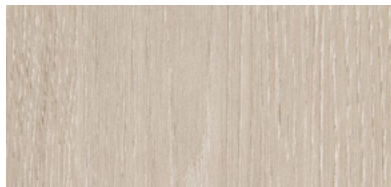

WOOD FINISHES

Coco Wolf furniture pieces are constructed using the very best modern materials to ensure they deliver maximum durability, whatever the weather. Our preferred choice of wood for frames and legs is Iroko, a hardwood renowned for its strength and extreme durability. It flexes with humidity and temperature, minimising the potential for cracking or splintering. It is naturally resistant to decay and is commonly used in demanding marine environments.

WHITE WASH