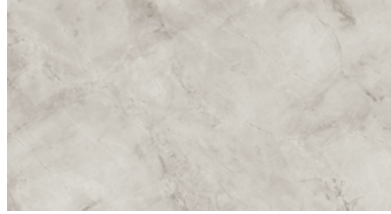

BLACK MAGIC

DARK TOBACCO

EBONISED

These colours are for reference only and are an approximation of the true colours. Samples will be sent out for sign off. Please note, for the 'Natural' finish, as Iroko wood is a natural material, the grain and shades of colour vary, this is not a defect but rather a natural beauty of working with solid wood.

STATUARIO SUPREMO

CALACATTA PRESTIGIO

CRYSTAL WHITE

BOOST STONE IVORY

TRAVERTINO SAND

TRAVERTINO PEARL

BOOST WHITE

WHITE CLOUD