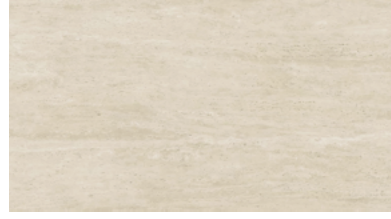

TRAVERTINO PEARL