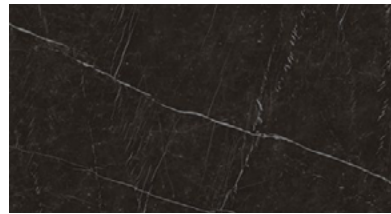

BLACK MAGIC

DARK TOBACCO

EBONISED

These colours are for reference only and are an approximation of the true colours. Samples will be sent out for sign off. Please note, for the 'Natural' finish, as Iroko wood is a natural material, the grain and shades of colour vary, this is not a defect but rather a natural beauty of working with solid wood.

DESERT SOUL

KONE MIX

LIGHT GREY STONE

GREY STONE

SOAP STONE

GRIGIO INTENSO

NERO MARQUINA

EXOTIC WAVE