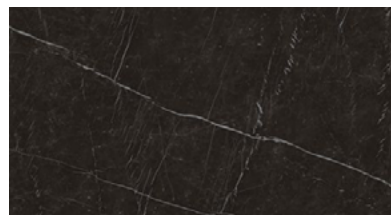

BLACK MAGIC

DARK TOBACCO

EBONISED

These colours are for reference only and are an approximation of the true colours. Samples will be sent out for sign off. Please note, for the 'Natural' finish, as Iroko wood is a natural material, the grain and shades of colour vary, this is not a defect but rather a natural beauty of working with solid wood.

DESERT SOUL

KONE MIX

LIGHT GREY STONE

GREY STONE

SOAP STONE

GRIGIO INTENSO

NERO MARQUINA

EXOTIC WAVE