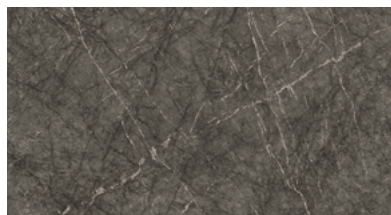

BLACK MAGIC

DARK TOBACCO

EBONISED

These colours are for reference only and are an approximation of the true colours. Samples will be sent out for sign off. Please note, for the 'Natural' finish, as Iroko wood is a natural material, the grain and shades of colour vary, this is not a defect but rather a natural beauty of working with solid wood.

DESERT SOUL

KONE MIX

LIGHT GREY STONE

GREY STONE

SOAP STONE

GRIGIO INTENSO

NERO MARQUINA

EXOTIC WAVE