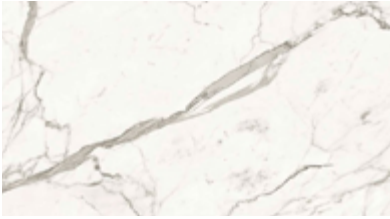

PORCELAIN FINISHES

The hard-wearing and versatile qualities of porcelain stoneware make it an ideal choice for our table collection. Impressive surface hardness withstands wear and scratching while being resistant to chemicals and colour change.

STATUARIO SUPREMO