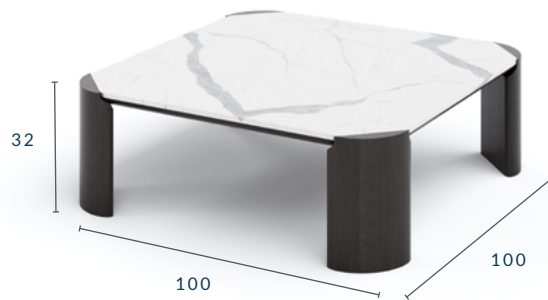

TAMARINDO SQUARE COFFEE TABLE

DIMENSIONS (CM): W 100 X D 100 X H 32

SPECIFICATIONS

TABLE TOP: Italian porcelain stoneware (1.2cm) | Available in 17 colours

FRAME & LEGS: Solid kiln-dried Iroko wood treated with a highly UV protective, weather-resistant and scratch-resistant finish available in 11 colours.