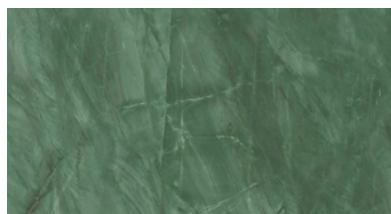

BLACK MAGIC

DARK TOBACCO

EBONISED

These colours are for reference only and are an approximation of the true colours. Samples will be sent out for sign off. Please note, for the 'Natural' finish, as Iroko wood is a natural material, the grain and shades of colour vary, this is not a defect but rather a natural beauty of working with solid wood.

DESERT SOUL

KONE MIX

LIGHT GREY STONE

GREY STONE

SOAP STONE

GRIGIO INTENSO

NERO MARQUINA

EXOTIC WAVE