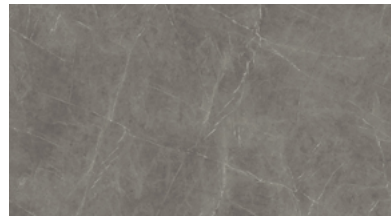

PORCELAIN FINISHES

The hard-wearing and versatile qualities of porcelain stoneware make it an ideal choice for our table collection. Impressive surface hardness withstands wear and scratching while being resistant to chemicals and colour change.

GREY STONE

* All sizes are approximate

To learn more about Coco Wolf and our collections please contact us:
enquiries@cocowolf.co.uk • +44 (0)207 262 8614 • www.cocowolf.co.uk