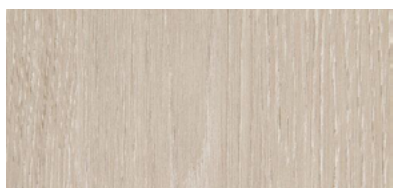

WOOD FINISHES

Coco Wolf furniture pieces are constructed using the very best modern materials to ensure they deliver maximum durability, whatever the weather. Our preferred choice of wood for frames and legs is Iroko, a hardwood renowned for its strength and extreme durability. It flexes with humidity and temperature, minimising the potential for cracking or splintering. It is naturally resistant to decay and is commonly used in demanding marine environments.

WHITE WASH