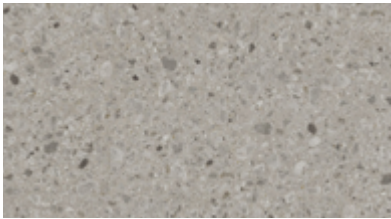

PORCELAIN FINISHES

The hard-wearing and versatile qualities of porcelain stoneware make it an ideal choice for our table collection. Impressive surface hardness withstands wear and scratching while being resistant to chemicals and colour change.

KONE MIX

* All sizes are approximate

To learn more about Coco Wolf and our collections please contact us:
enquiries@cocowolf.co.uk • +44 (0)207 262 8614 • www.cocowolf.co.uk