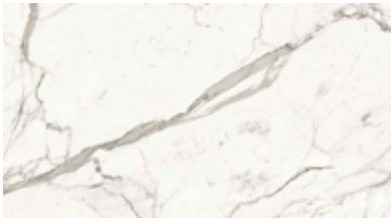

PORCELAIN FINISHES

The hard-wearing and versatile qualities of porcelain stoneware make it an ideal choice for our table collection. Impressive surface hardness withstands wear and scratching while being resistant to chemicals and colour change.

STATUARIO SUPREMO