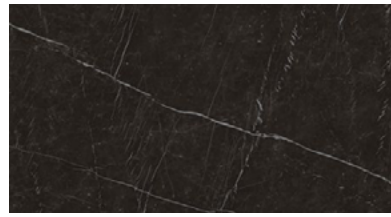

BLACK MAGIC

DARK TOBACCO

EBONISED

These colours are for reference only and are an approximation of the true colours. Samples will be sent out for sign off. Please note, for the 'Natural' finish, as Iroko wood is a natural material, the grain and shades of colour vary, this is not a defect but rather a natural beauty of working with solid wood.

DESERT SOUL

KONE MIX

LIGHT GREY STONE

GREY STONE

SOAP STONE

GRIGIO INTENSO

NERO MARQUINA

EXOTIC WAVE