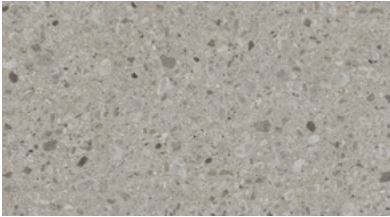

BLACK MAGIC

DARK TOBACCO

EBONISED

These colours are for reference only and are an approximation of the true colours. Samples will be sent out for sign off. Please note, for the 'Natural' finish, as Iroko wood is a natural material, the grain and shades of colour vary, this is not a defect but rather a natural beauty of working with solid wood.

STATUARIO SUPREMO

CALACATTA PRESTIGIO

CRYSTAL WHITE

BOOST STONE IVORY

TRAVERTINO SAND

TRAVERTINO PEARL

BOOST WHITE

WHITE CLOUD

DESERT SOUL

KONE MIX

LIGHT GREY STONE

GREY STONE

SOAP STONE

GRIGIO INTENSO

NERO MARQUINA

EXOTIC WAVE