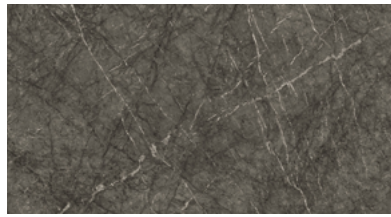

BLACK MAGIC

DARK TOBACCO

EBONISED

These colours are for reference only and are an approximation of the true colours. Samples will be sent out for sign off. Please note, for the 'Natural' finish, as Iroko wood is a natural material, the grain and shades of colour vary, this is not a defect but rather a natural beauty of working with solid wood.

STATUARIO SUPREMO

CALACATTA PRESTIGIO

CRYSTAL WHITE

BOOST STONE IVORY

TRAVERTINO SAND

TRAVERTINO PEARL

BOOST WHITE

WHITE CLOUD

DESERT SOUL

KONE MIX

LIGHT GREY STONE

GREY STONE

SOAP STONE

GRIGIO INTENSO

NERO MARQUINA

EXOTIC WAVE