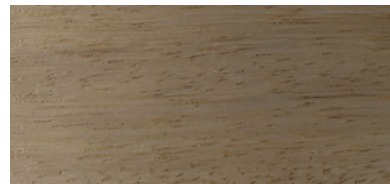

ALPINE WASH