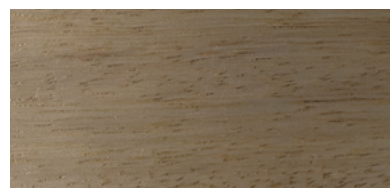

ALPINE WASH