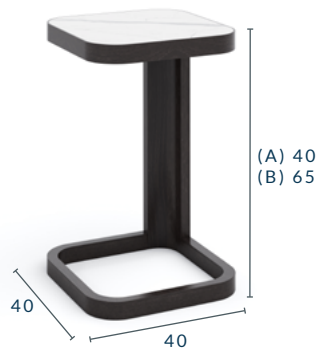

TAMARINDO SQUARE SIDE

DIMENSIONS (CM):

(A) Ø40 X H 40

(B) Ø40 X H 65

SPECIFICATIONS

TABLE TOP: Italian porcelain stoneware (1.2cm) | Available in 17 colours

FRAME & LEGS: Solid kiln-dried Iroko wood treated with a highly UV protective, weather-resistant and scratch-resistant finish available in 11 colours.