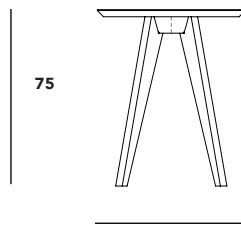

COCO WOLF

MADE FOR LIFE, OUTDOORS

LUSSO COLLECTION - ARRIS TABLE

150

75

65

65

150

CONSTRUCTION AND DETAIL

MARBLE TOP: ITALIAN MARBLE, 3CM IN THICKNESS

High-quality marble sourced from Italy is beautiful and elegant, whilst extremely hard-wearing and durable. The top is coated with a sealant making it resistant to spills and perfect for both outdoor and indoor use.

FRAME: SOLID KILN DRIED IROKO

Iroko is a hardwood and is chosen for its strength and extreme durability. It expands and contracts depending on the environment, which reduces the possibility of cracking or splintering. It is naturally resistant to decay and is commonly used in the marine industry as it can stand up to the elements year after year.

To learn more about Coco Wolf and our collections please contact us:
enquiries@cocowolf.co.uk • +44 (0)207 262 8614 • www.cocowolf.co.uk