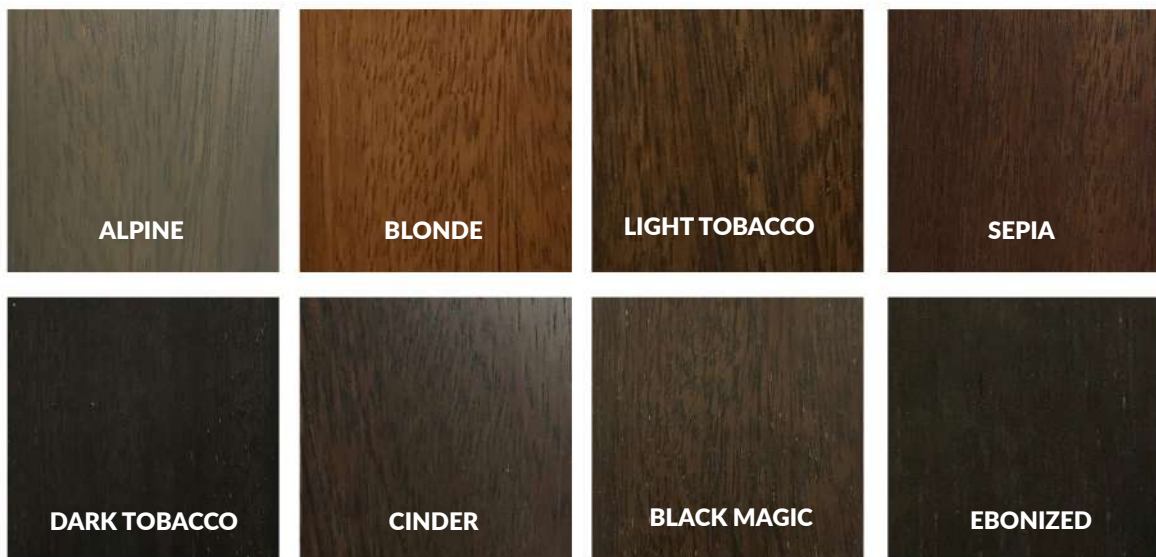

FRAME: SOLID KILN DRIED IROKO

Iroko is a hardwood and is chosen for its strength and extreme durability. It expands and contracts depending on the environment, which reduces the possibility of cracking or splintering. It is naturally resistant to decay and is commonly used in the marine industry as it can stand up to the elements year after year.

To learn more about Coco Wolf and our collections please contact us:
enquiries@cocowolf.co.uk • +44 (0)207 262 8614 • www.cocowolf.co.uk

MARBLE COLOURS AND TABLE EDGE FINISHES*

Honed finish: No shine or reflective qualities. A satin-feel, smooth to the touch and very scratch resistant.

IROKO WOOD FINISHES*

Coco Wolf collections use Iroko wood, available in 8 stain finishes and treated with weather and scratch resistant finish.

*These colours are for reference only and are an approximation of the true colours. Samples will be sent out for sign off
Please note 'White Wash', 'Alpine' and Blonde finishes have an upcharge +15% (ex VAT).