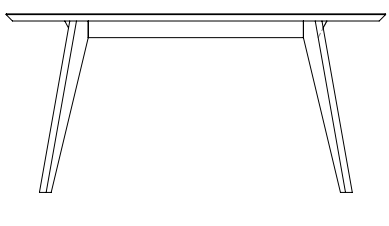

COCO WOLF

MADE FOR LIFE, OUTDOORS

LUSSO COLLECTION - ARRIS TABLE

150

75

65

65

150

CONSTRUCTION AND DETAIL

MARBLE TOP: ITALIAN MARBLE, 3CM IN THICKNESS

High-quality marble sourced from Italy is beautiful and elegant, whilst extremely hard-wearing and durable. The top is coated with a sealant making it resistant to spills and perfect for both outdoor and indoor use.