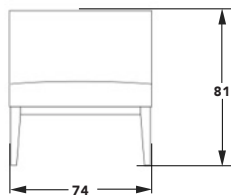

## FOLIE COLLECTION - BELLECOTE MIDDLE CHAIR

**INTERNAL CONSTRUCTION:** WPB mortice and tenon joined hard wood frame. Galvanised spring base. Marine grade webbing. All exposed wood is Iroko

**CUSHIONS:** Patented Peltluxé® fibre padded seat and frame