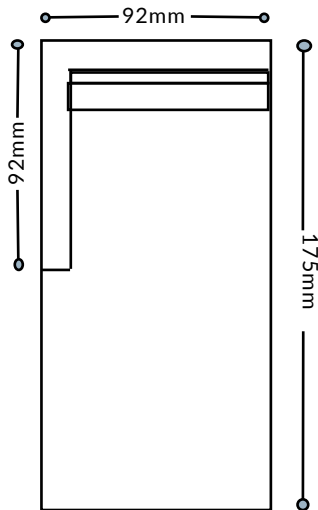

Fabric Quantity - 8m  
Back cushions included

**Additional Accessories:**

- Extra outdoor scatter cushions
- Waterproof quick fit Rain Coat
- Slip on/removable covers

LEFT ARM/END UNIT - LA175

Width: 175cm | Height: 76cm | Depth: 92cm | Seat Depth: 84cm |  
Seat Height: 47cm | Arm Rest Height: 76cm

Fabric Quantity - 8m  
Back cushions included

**Additional Accessories:**

- Extra outdoor scatter cushions
- Waterproof quick fit Rain Coat
- Slip on/removable covers

RIGHT ARM/END UNIT - RA175

Width: 175cm | Height: 76cm | Depth: 92cm | Seat Depth: 84cm |  
Seat Height: 47cm | Arm Rest Height: 76cm

## CHUCHUMBER COLLECTION - CHERKLEY SECTIONAL SOFAS CONT.....

LEFT ARM CHAISE - LAC175

Width: 175cm | Height: 76cm | Depth: 92cm | Seat Depth: 84cm |  
Seat Height: 47cm | Arm Rest Height: 76cm

Fabric Quantity - 8m

## CHUCHUMBER COLLECTION - CHERKLEY SECTIONAL SOFAS CONT....

**STANDARD SIZE:** Width: 175cm | Height: 76cm | Depth: 92cm | Seat Depth: 84cm | Seat Height: 47cm | Arm Rest Height: 76cm

**MADE TO MEASURE:** Custom finishes and sizes available on request