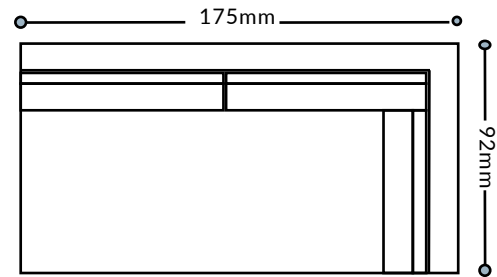

## CHUCHUMBER COLLECTION - CHERKLEY SECTIONAL SOFAS

LEFT END/CORNER UNIT - LC175

Width: 175cm | Height: 76cm | Depth: 92cm | Seat Depth: 84cm |  
Seat Height: 47cm | Arm Rest Height: 76cm

Fabric Quantity - 8m  
Back cushions included

**Additional Accessories:**

- Extra outdoor scatter cushions
- Waterproof quick fit Rain Coat
- Slip on/removable covers

RIGHT END/CORNER UNIT - RC175

Width: 175cm | Height: 76cm | Depth: 92cm | Seat Depth: 84cm |  
Seat Height: 47cm | Arm Rest Height: 76cm

Fabric Quantity - 8m  
Back cushions included

**Additional Accessories:**

- Extra outdoor scatter cushions
- Waterproof quick fit Rain Coat
- Slip on/removable covers

LEFT ARM/END UNIT - LA175

Width: 175cm | Height: 76cm | Depth: 92cm | Seat Depth: 84cm |  
Seat Height: 47cm | Arm Rest Height: 76cm

## CHUCHUMBER COLLECTION - CHERKLEY SECTIONAL SOFAS CONT....

**STANDARD SIZE:** Width: 175cm | Height: 76cm | Depth: 92cm | Seat Depth: 84cm | Seat Height: 47cm | Arm Rest Height: 76cm

**MADE TO MEASURE:** Custom finishes and sizes available on request