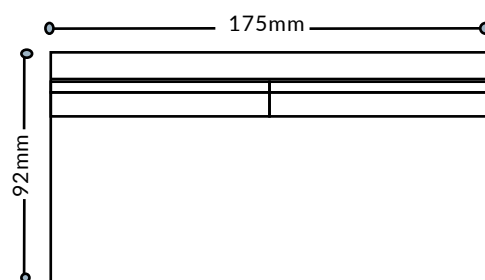

## CHUCHUMBER COLLECTION - CHERKLEY SECTIONAL SOFAS CONT.....

LEFT ARM CHAISE - LAC175

Width: 175cm | Height: 76cm | Depth: 92cm | Seat Depth: 84cm |  
Seat Height: 47cm | Arm Rest Height: 76cm

Fabric Quantity - 8m

Back cushions included

**Additional Accessories:**

- Extra outdoor scatter cushions
- Waterproof quick fit Rain Coat
- Slip on/removable covers

RIGHT ARM CHAISE - RAC175

Width: 175cm | Height: 76cm | Depth: 92cm | Seat Depth: 84cm |  
Seat Height: 47cm | Arm Rest Height: 76cm

Fabric Quantity - 8m

Back cushions included

**Additional Accessories:**

- Extra outdoor scatter cushions
- Waterproof quick fit Rain Coat
- Slip on/removable covers

CENTRE UNIT - C175

Width: 175cm | Height: 76cm | Depth: 92cm | Seat Depth: 84cm |  
Seat Height: 47cm | Arm Rest Height: 76cm

## CHUCHUMBER COLLECTION - CHERKLEY SECTIONAL SOFAS CONT....

**STANDARD SIZE:** Width: 175cm | Height: 76cm | Depth: 92cm | Seat Depth: 84cm | Seat Height: 47cm | Arm Rest Height: 76cm

**MADE TO MEASURE:** Custom finishes and sizes available on request