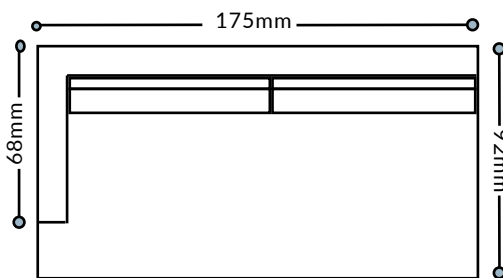

## CHUCHUMBER COLLECTION - CHERKLEY SECTIONAL SOFAS

LEFT END/CORNER UNIT - LC175

Width: 175cm | Height: 76cm | Depth: 92cm | Seat Depth: 84cm |  
Seat Height: 47cm | Arm Rest Height: 76cm

Fabric Quantity - 8m  
Back cushions included

**Additional Accessories:**

- Extra outdoor scatter cushions
- Waterproof quick fit Rain Coat
- Slip on/removable covers

RIGHT END/CORNER UNIT - RC175

Width: 175cm | Height: 76cm | Depth: 92cm | Seat Depth: 84cm |  
Seat Height: 47cm | Arm Rest Height: 76cm

Fabric Quantity - 8m  
Back cushions included

**Additional Accessories:**

- Extra outdoor scatter cushions
- Waterproof quick fit Rain Coat
- Slip on/removable covers

LEFT ARM/END UNIT - LA175

Width: 175cm | Height: 76cm | Depth: 92cm | Seat Depth: 84cm |  
Seat Height: 47cm | Arm Rest Height: 76cm

## CHUCHUMBER COLLECTION - CHERKLEY SECTIONAL SOFAS CONT....

**STANDARD SIZE:** Width: 175cm | Height: 76cm | Depth: 92cm | Seat Depth: 84cm | Seat Height: 47cm | Arm Rest Height: 76cm

**MADE TO MEASURE:** Custom finishes and sizes available on request