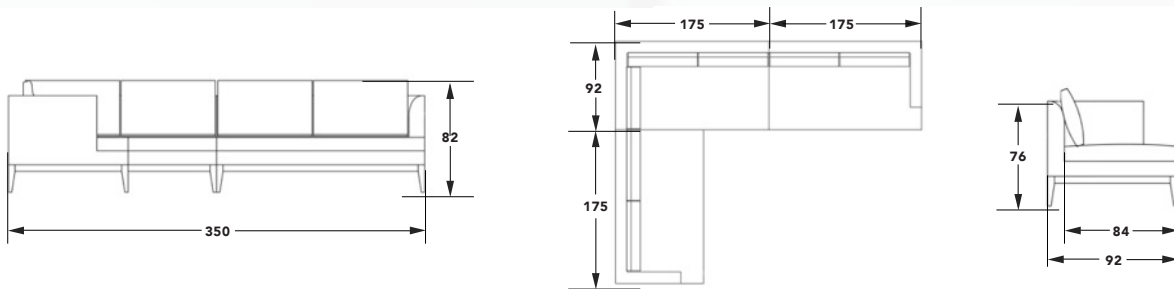

Fabric Quantity - 8m

Back cushions included

**Additional Accessories:**

- Extra outdoor scatter cushions
- Waterproof quick fit Rain Coat
- Slip on/removable covers

CENTRE UNIT - C175

Width: 175cm | Height: 76cm | Depth: 92cm | Seat Depth: 84cm |  
Seat Height: 47cm | Arm Rest Height: 76cm

## CHUCHUMBER COLLECTION - CHERKLEY SECTIONAL SOFAS CONT....

**STANDARD SIZE:** Width: 175cm | Height: 76cm | Depth: 92cm | Seat Depth: 84cm | Seat Height: 47cm | Arm Rest Height: 76cm

**MADE TO MEASURE:** Custom finishes and sizes available on request