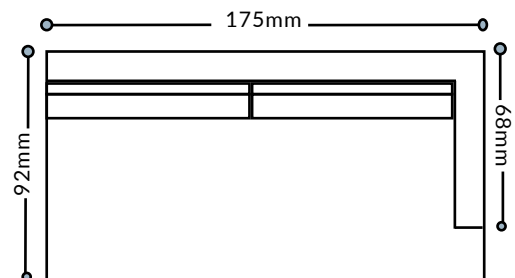

RIGHT ARM/END UNIT - RA175

Width: 175cm | Height: 76cm | Depth: 92cm | Seat Depth: 84cm |
Seat Height: 47cm | Arm Rest Height: 76cm

Fabric Quantity - 8m
Back cushions included

Additional Accessories:

- Extra outdoor scatter cushions
- Waterproof quick fit Rain Coat
- Slip on/removable covers

* All sizes are approximate