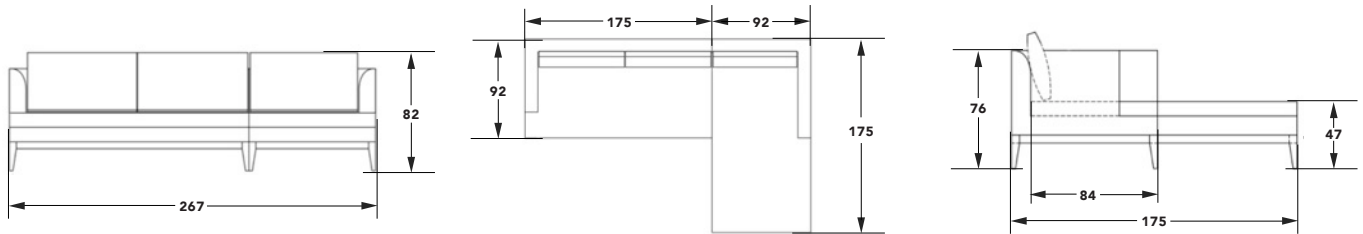

Fabric Quantity - 8m

Back cushions included

**Additional Accessories:**

- Extra outdoor scatter cushions
- Waterproof quick fit Rain Coat
- Slip on/removable covers

CENTRE UNIT - C175

Width: 175cm | Height: 76cm | Depth: 92cm | Seat Depth: 84cm |  
Seat Height: 47cm | Arm Rest Height: 76cm

## CHUCHUMBER COLLECTION - CHERKLEY SECTIONAL SOFAS CONT....

**STANDARD SIZE:** Width: 175cm | Height: 76cm | Depth: 92cm | Seat Depth: 84cm | Seat Height: 47cm | Arm Rest Height: 76cm

**MADE TO MEASURE:** Custom finishes and sizes available on request