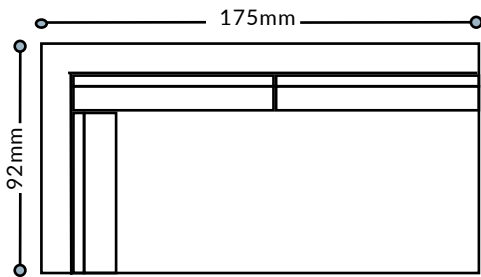

## CHUCHUMBER COLLECTION - CHERKLEY SECTIONAL SOFAS

LEFT END/CORNER UNIT - LC175

Width: 175cm | Height: 76cm | Depth: 92cm | Seat Depth: 84cm |  
Seat Height: 47cm | Arm Rest Height: 76cm

Fabric Quantity - 8m  
Back cushions included

**Additional Accessories:**

- Extra outdoor scatter cushions
- Waterproof quick fit Rain Coat
- Slip on/removable covers

RIGHT END/CORNER UNIT - RC175

Width: 175cm | Height: 76cm | Depth: 92cm | Seat Depth: 84cm |  
Seat Height: 47cm | Arm Rest Height: 76cm

Fabric Quantity - 8m  
Back cushions included

**Additional Accessories:**

- Extra outdoor scatter cushions
- Waterproof quick fit Rain Coat
- Slip on/removable covers

LEFT ARM/END UNIT - LA175

Width: 175cm | Height: 76cm | Depth: 92cm | Seat Depth: 84cm |  
Seat Height: 47cm | Arm Rest Height: 76cm

## CHUCHUMBER COLLECTION - CHERKLEY SECTIONAL SOFAS CONT....

**STANDARD SIZE:** Width: 175cm | Height: 76cm | Depth: 92cm | Seat Depth: 84cm | Seat Height: 47cm | Arm Rest Height: 76cm

**MADE TO MEASURE:** Custom finishes and sizes available on request