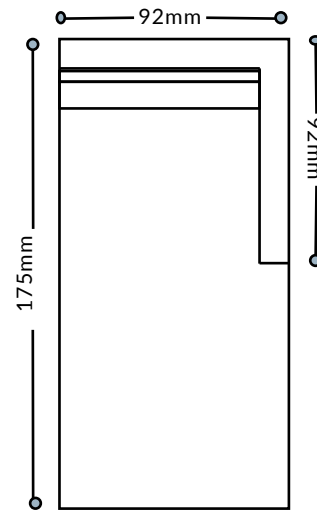

## CHUCHUMBER COLLECTION - CHERKLEY SECTIONAL SOFAS CONT.....

LEFT ARM CHAISE - LAC175

Width: 175cm | Height: 76cm | Depth: 92cm | Seat Depth: 84cm |  
Seat Height: 47cm | Arm Rest Height: 76cm

Fabric Quantity - 8m

Back cushions included

**Additional Accessories:**

- Extra outdoor scatter cushions
- Waterproof quick fit Rain Coat
- Slip on/removable covers

RIGHT ARM CHAISE - RAC175

Width: 175cm | Height: 76cm | Depth: 92cm | Seat Depth: 84cm |  
Seat Height: 47cm | Arm Rest Height: 76cm

Fabric Quantity - 8m

Back cushions included

**Additional Accessories:**

- Extra outdoor scatter cushions
- Waterproof quick fit Rain Coat
- Slip on/removable covers

CENTRE UNIT - C175

Width: 175cm | Height: 76cm | Depth: 92cm | Seat Depth: 84cm |  
Seat Height: 47cm | Arm Rest Height: 76cm

## CHUCHUMBER COLLECTION - CHERKLEY SECTIONAL SOFAS CONT....

**STANDARD SIZE:** Width: 175cm | Height: 76cm | Depth: 92cm | Seat Depth: 84cm | Seat Height: 47cm | Arm Rest Height: 76cm

**MADE TO MEASURE:** Custom finishes and sizes available on request