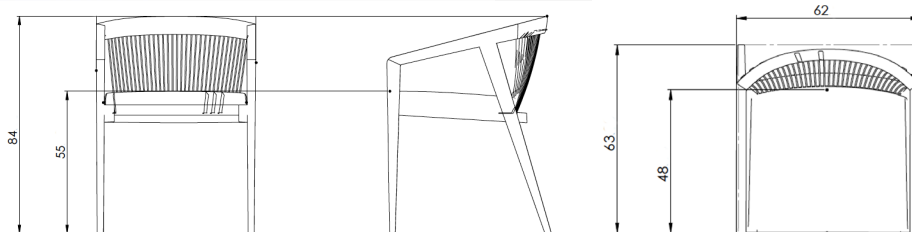

CORONET COLLECTION - CARDRONA DINING CHAIR

INTERNAL CONSTRUCTION: WBP mortice and tenon joined frame. Integrated drain and marine grade webbing.

All exposed wood is solid kiln dried Iroko

CUSHIONS: Patented Peltluxé® fibre cushion interior and padding to seat and frame.

Scatter Cushion 45 x 45cm - 0.75m Fabric

FABRICS: Coco Wolf House Collection Fabrics or COM (Customer Own Material) on manufacturers approval

FABRIC METERS: 0.75 metres

ACCESSORIES: All Weather Cover

HANDWOVEN ROPE: 5 colours available