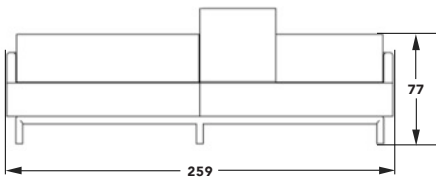

## ATLAS COLLECTION - GOCEK SOFA

**WIDTH AVAILABLE:** 259cm

**MADE TO MEASURE:** Custom finishes and sizes available on request

**INTERNAL CONSTRUCTION:** WBP mortice and tenon joined frame. Galvanised hand-tied coil springs. Integrated drain and marine grade webbing. All exposed wood is Iroko