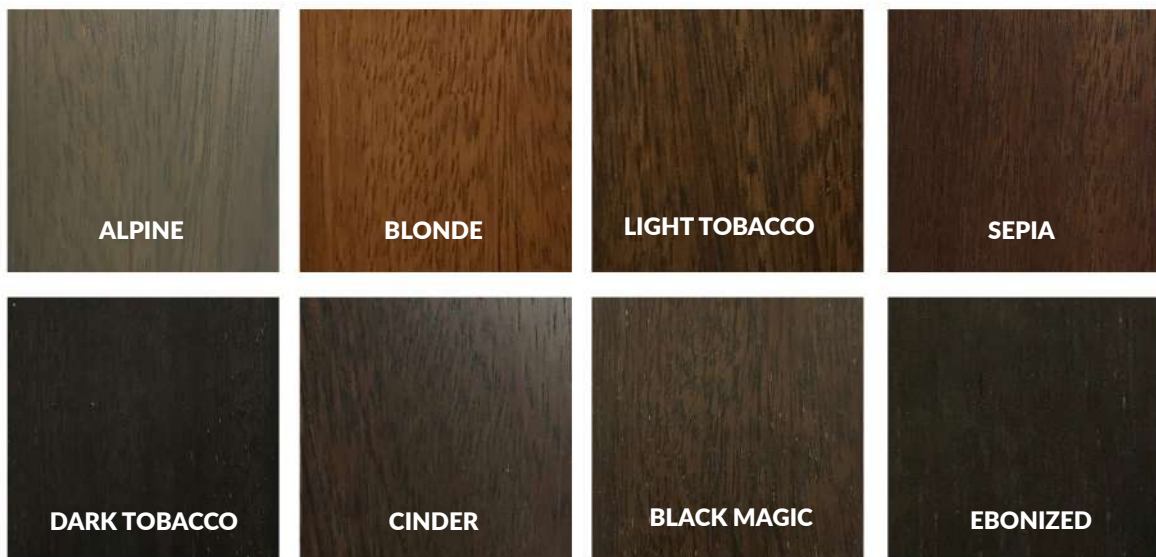

LUSSO COLLECTION - LUNA TABLE - SMALL

75

80

CONSTRUCTION AND DETAIL

MARBLE TOP: ITALIAN MARBLE, 3CM IN THICKNESS

High-quality marble sourced from Italy is beautiful and elegant, whilst extremely hard-wearing and durable. The top is coated with a sealant making it resistant to spills and perfect for both outdoor and indoor use.

FRAME: SOLID KILN DRIED IROKO

Iroko is a hardwood and is chosen for its strength and extreme durability. It expands and contracts depending on the environment, which reduces the possibility of cracking or splintering. It is naturally resistant to decay and is commonly used in the marine industry as it can stand up to the elements year after year.

MARBLE COLOURS AND TABLE EDGE FINISHES*

Honed finish: No shine or reflective qualities. A satin-feel, smooth to the touch and very scratch resistant.

IROKO WOOD FINISHES*

Coco Wolf collections use Iroko wood, available in 8 stain finishes and treated with weather and scratch resistant finish.

*These colours are for reference only and are an approximation of the true colours. Samples will be sent out for sign off.

Please note 'White Wash', 'Alpine' and Blonde finishes have an upcharge +15% (ex VAT)