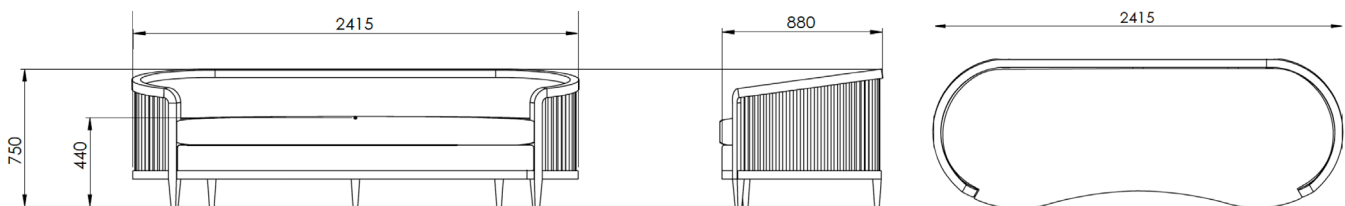

COCO WOLF

MADE FOR LIFE. OUTDOORS

LARGO COLLECTION - LUGANO SOFA (BACK CUSHIONS OR UPHOLSTERED BACK)

WIDTH AVAILABLE: 241.5cm

INTERNAL CONSTRUCTION: WBP mortice and tenon joined frame. Galvanised hand-tied coil springs. Integrated drain and marine grade webbing. All exposed wood is Iroko