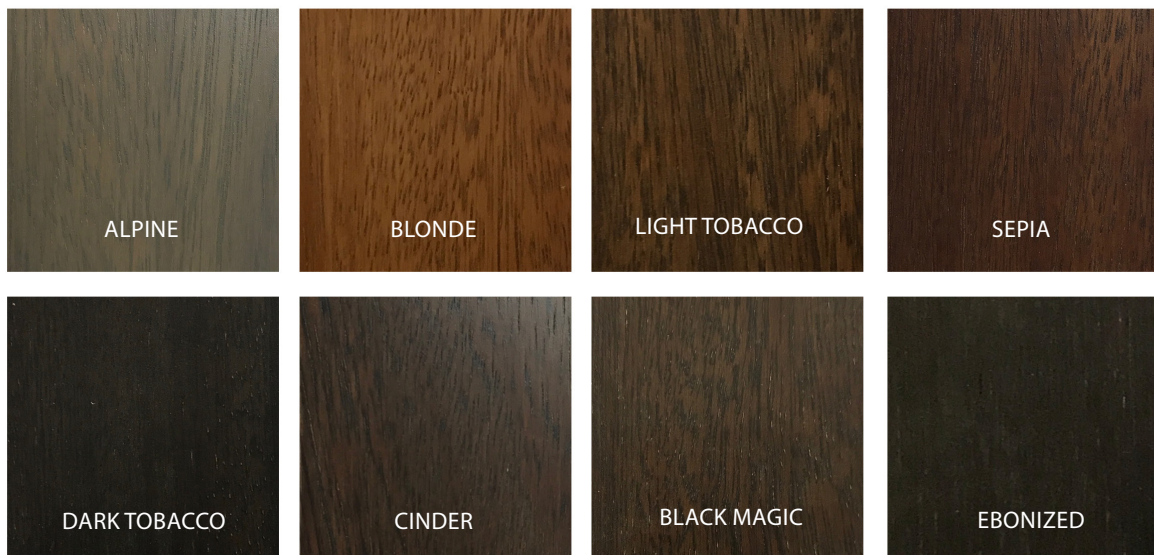

FRAME: SOLID KILN DRIED IROKO

Iroko is a hardwood and is chosen for its strength and extreme durability. It expands and contracts depending on the environment, which reduces the possibility of cracking or splintering. It is naturally resistant to decay and is commonly used in the marine industry as it can stand up to the elements year after year.

* All sizes are approximate

To learn more about Coco Wolf and our collections please contact us:
enquiries@cocowolf.co.uk • +44 (0)207 262 8614 • www.cocowolf.co.uk

MARBLE COLOURS AND TABLE EDGE FINISHES*

Honed finish: No shine or reflective qualities. A satin-feel, smooth to the touch and very scratch resistant.

IROKO WOOD FINISHES*

Coco Wolf collections use Iroko wood, available in 8 stain finishes and treated with weather and scratch resistant finish.

*These colours are for reference only and are an approximation of the true colours. Samples will be sent out for sign off.

*All sizes are approximate