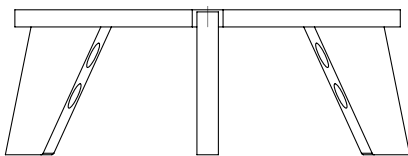

COCO WOLF

MADE FOR LIFE, OUTDOORS

LUSO COLLECTION - MARMAROS COFFEE TABLE

40

70

CONSTRUCTION AND DETAIL

MARBLE TOP: ITALIAN MARBLE, 4CM IN THICKNESS

High-quality marble sourced from Italy is beautiful and elegant, whilst extremely hard-wearing and durable. The top is coated with a sealant making it resistant to spills and perfect for both outdoor and indoor use.