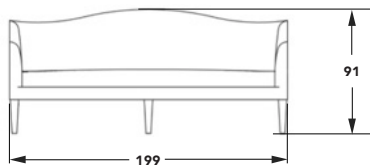

COCO WOLF

MADE FOR LIFE, OUTDOORS

SILHOUETTE COLLECTION - MABELLE SOFA

WIDTH AVAILABLE: 199cm

MADE TO MEASURE: Custom finishes and sizes available on request

INTERNAL CONSTRUCTION: WBP mortice and tenon joined frame. Galvanised hand-tied coil springs. Integrated drain and marine grade webbing. All exposed wood is Iroko