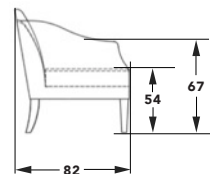

COCO WOLF

MADE FOR LIFE, OUTDOORS

SILHOUETTE COLLECTION - MABELLE SOFA

WIDTH AVAILABLE: 199cm

MADE TO MEASURE: Custom finishes and sizes available on request

INTERNAL CONSTRUCTION: WBP mortice and tenon joined frame. Galvanised hand-tied coil springs. Integrated drain and marine grade webbing. All exposed wood is Iroko