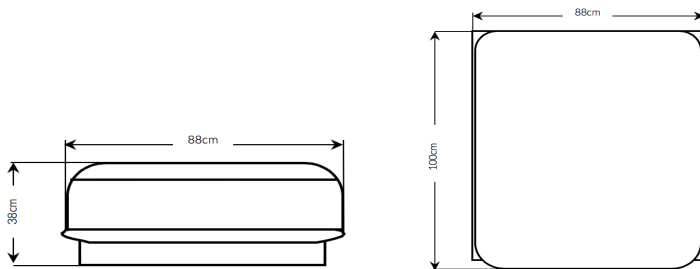

COCO WOLF

MADE FOR LIFE. OUTDOORS

CORONET COLLECTION - MILLBROOK MODULAR SOFA

LEFT/RIGHT HAND CORNER SECTION

Width: 100cm
 Depth: 100cm
 Height: 62cm
 Height with cushions: 75cm
 Seat depth: 70cm
 Seat Height: 38cm

Fabric quantity: 3m

LEFT/RIGHT ARM SECTION

Width: 100cm
 Depth: 100cm
 Height: 62cm
 Height with cushions: 75cm
 Seat depth: 70cm
 Seat Height: 38cm

Fabric quantity: 3m

* All sizes are approximate

To learn more about Coco Wolf and our collections please contact us:
 enquiries@cocowolf.co.uk • +44 (0)207 262 8614 • www.cocowolf.co.uk

CORONET COLLECTION - MILBROOK MODULAR SOFA

CENTRE SECTION

Width: 88cm
 Depth: 100cm
 Height: 62cm
 Height with cushions: 75cm
 Seat depth: 70cm
 Seat Height: 38cm

Fabric quantity: 3m

OTTOMAN SECTION

Width: 88cm
 Depth: 100cm
 Seat Height: 38cm

Fabric quantity: 2.5m

SIDE TABLE MODULAR SECTION

Width: 35cm
 Depth: 100cm
 Height: 32cm

INTERNAL CONSTRUCTION: WBP mortice and tenon joined frame. Integrated drain and marine grade webbing.

All exposed wood is solid kiln dried Iroko