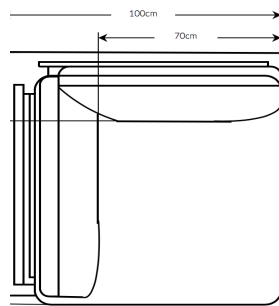

COCO WOLF

MADE FOR LIFE. OUTDOORS

CORONET COLLECTION - MILLBROOK MODULAR SOFA

LEFT/RIGHT HAND CORNER SECTION

Width: 100cm
 Depth: 100cm
 Height: 62cm
 Height with cushions: 75cm
 Seat depth: 70cm
 Seat Height: 38cm

Fabric quantity: 3m

LEFT/RIGHT ARM SECTION

Width: 100cm
 Depth: 100cm
 Height: 62cm
 Height with cushions: 75cm
 Seat depth: 70cm
 Seat Height: 38cm

Fabric quantity: 3m

* All sizes are approximate

To learn more about Coco Wolf and our collections please contact us:
 enquiries@cocowolf.co.uk • +44 (0)207 262 8614 • www.cocowolf.co.uk

CORONET COLLECTION - MILBROOK MODULAR SOFA

CENTRE SECTION

Width: 88cm
 Depth: 100cm
 Height: 62cm
 Height with cushions: 75cm
 Seat depth: 70cm
 Seat Height: 38cm

Fabric quantity: 3m

OTTOMAN SECTION

Width: 88cm
 Depth: 100cm
 Seat Height: 38cm

Fabric quantity: 2.5m

SIDE TABLE MODULAR SECTION

Width: 35cm
 Depth: 100cm
 Height: 32cm

INTERNAL CONSTRUCTION: WBP mortice and tenon joined frame. Integrated drain and marine grade webbing.

All exposed wood is solid kiln dried Iroko