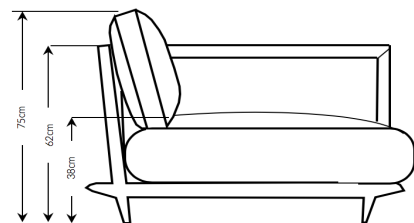

COCO WOLF

MADE FOR LIFE. OUTDOORS

CORONET COLLECTION - MILLBROOK MODULAR SOFA

LEFT/RIGHT HAND CORNER SECTION

Width: 100cm
 Depth: 100cm
 Height: 62cm
 Height with cushions: 75cm
 Seat depth: 70cm
 Seat Height: 38cm

Fabric quantity: 3m

LEFT/RIGHT ARM SECTION

Width: 100cm
 Depth: 100cm
 Height: 62cm
 Height with cushions: 75cm
 Seat depth: 70cm
 Seat Height: 38cm

Fabric quantity: 3m

* All sizes are approximate

To learn more about Coco Wolf and our collections please contact us:
 enquiries@cocowolf.co.uk • +44 (0)207 262 8614 • www.cocowolf.co.uk

CORONET COLLECTION - MILBROOK MODULAR SOFA

CENTRE SECTION

Width: 88cm
 Depth: 100cm
 Height: 62cm
 Height with cushions: 75cm
 Seat depth: 70cm
 Seat Height: 38cm

Fabric quantity: 3m

OTTOMAN SECTION

Width: 88cm
 Depth: 100cm
 Seat Height: 38cm

Fabric quantity: 2.5m

SIDE TABLE MODULAR SECTION

Width: 35cm
 Depth: 100cm
 Height: 32cm

INTERNAL CONSTRUCTION: WBP mortice and tenon joined frame. Integrated drain and marine grade webbing.

All exposed wood is solid kiln dried Iroko