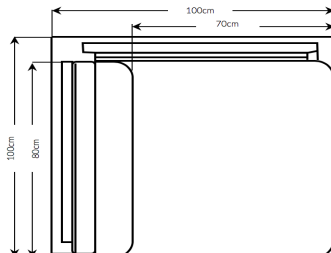

COCO WOLF

MADE FOR LIFE. OUTDOORS

CORONET COLLECTION - MILLBROOK MODULAR SOFA

LEFT/RIGHT HAND CORNER SECTION

Width: 100cm
 Depth: 100cm
 Height: 62cm
 Height with cushions: 75cm
 Seat depth: 70cm
 Seat Height: 38cm

Fabric quantity: 3m

LEFT/RIGHT ARM SECTION

Width: 100cm
 Depth: 100cm
 Height: 62cm
 Height with cushions: 75cm
 Seat depth: 70cm
 Seat Height: 38cm

Fabric quantity: 3m

* All sizes are approximate

To learn more about Coco Wolf and our collections please contact us:
 enquiries@cocowolf.co.uk • +44 (0)207 262 8614 • www.cocowolf.co.uk

CORONET COLLECTION - MILBROOK MODULAR SOFA

CENTRE SECTION

Width: 88cm
 Depth: 100cm
 Height: 62cm
 Height with cushions: 75cm
 Seat depth: 70cm
 Seat Height: 38cm

Fabric quantity: 3m

OTTOMAN SECTION

Width: 88cm
 Depth: 100cm
 Seat Height: 38cm

Fabric quantity: 2.5m

SIDE TABLE MODULAR SECTION

Width: 35cm
 Depth: 100cm
 Height: 32cm

INTERNAL CONSTRUCTION: WBP mortice and tenon joined frame. Integrated drain and marine grade webbing.

All exposed wood is solid kiln dried Iroko