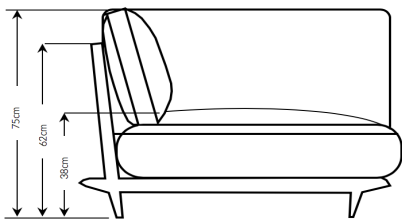

COCO WOLF

MADE FOR LIFE. OUTDOORS

CORONET COLLECTION - MILLBROOK MODULAR SOFA

LEFT/RIGHT HAND CORNER SECTION

Width: 100cm
 Depth: 100cm
 Height: 62cm
 Height with cushions: 75cm
 Seat depth: 70cm
 Seat Height: 38cm

Fabric quantity: 3m

LEFT/RIGHT ARM SECTION

Width: 100cm
 Depth: 100cm
 Height: 62cm
 Height with cushions: 75cm
 Seat depth: 70cm
 Seat Height: 38cm

Fabric quantity: 3m

* All sizes are approximate

To learn more about Coco Wolf and our collections please contact us:
 enquiries@cocowolf.co.uk • +44 (0)207 262 8614 • www.cocowolf.co.uk

CORONET COLLECTION - MILBROOK MODULAR SOFA

CENTRE SECTION

Width: 88cm
 Depth: 100cm
 Height: 62cm
 Height with cushions: 75cm
 Seat depth: 70cm
 Seat Height: 38cm

Fabric quantity: 3m

OTTOMAN SECTION

Width: 88cm
 Depth: 100cm
 Seat Height: 38cm

Fabric quantity: 2.5m

SIDE TABLE MODULAR SECTION

Width: 35cm
 Depth: 100cm
 Height: 32cm

INTERNAL CONSTRUCTION: WBP mortice and tenon joined frame. Integrated drain and marine grade webbing.

All exposed wood is solid kiln dried Iroko