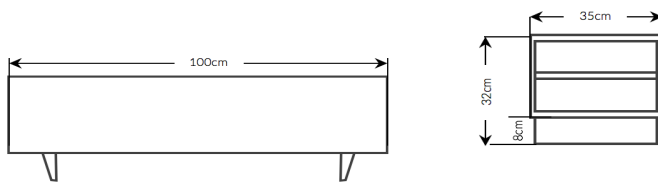

Fabric quantity: 3m

LEFT/RIGHT ARM SECTION

Width: 100cm
 Depth: 100cm
 Height: 62cm
 Height with cushions: 75cm
 Seat depth: 70cm
 Seat Height: 38cm

Fabric quantity: 3m

* All sizes are approximate

To learn more about Coco Wolf and our collections please contact us:
 enquiries@cocowolf.co.uk • +44 (0)207 262 8614 • www.cocowolf.co.uk

CORONET COLLECTION - MILBROOK MODULAR SOFA

CENTRE SECTION

Width: 88cm
 Depth: 100cm
 Height: 62cm
 Height with cushions: 75cm
 Seat depth: 70cm
 Seat Height: 38cm

Fabric quantity: 3m

OTTOMAN SECTION

Width: 88cm
 Depth: 100cm
 Seat Height: 38cm

Fabric quantity: 2.5m

SIDE TABLE MODULAR SECTION

Width: 35cm
 Depth: 100cm
 Height: 32cm

INTERNAL CONSTRUCTION: WBP mortice and tenon joined frame. Integrated drain and marine grade webbing.

All exposed wood is solid kiln dried Iroko