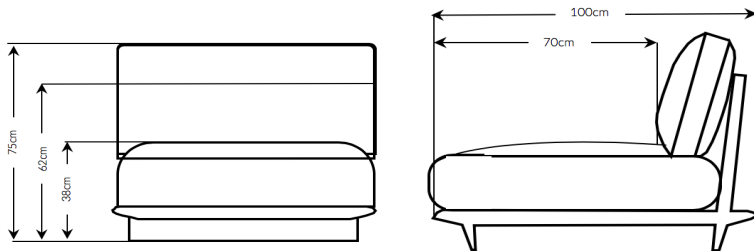

COCO WOLF

MADE FOR LIFE. OUTDOORS

CORONET COLLECTION - MILLBROOK MODULAR SOFA

LEFT/RIGHT HAND CORNER SECTION

Width: 100cm
 Depth: 100cm
 Height: 62cm
 Height with cushions: 75cm
 Seat depth: 70cm
 Seat Height: 38cm

Fabric quantity: 3m

LEFT/RIGHT ARM SECTION

Width: 100cm
 Depth: 100cm
 Height: 62cm
 Height with cushions: 75cm
 Seat depth: 70cm
 Seat Height: 38cm

Fabric quantity: 3m

* All sizes are approximate

To learn more about Coco Wolf and our collections please contact us:
 enquiries@cocowolf.co.uk • +44 (0)207 262 8614 • www.cocowolf.co.uk

CORONET COLLECTION - MILBROOK MODULAR SOFA

CENTRE SECTION

Width: 88cm
 Depth: 100cm
 Height: 62cm
 Height with cushions: 75cm
 Seat depth: 70cm
 Seat Height: 38cm

Fabric quantity: 3m

OTTOMAN SECTION

Width: 88cm
 Depth: 100cm
 Seat Height: 38cm

Fabric quantity: 2.5m

SIDE TABLE MODULAR SECTION

Width: 35cm
 Depth: 100cm
 Height: 32cm

INTERNAL CONSTRUCTION: WBP mortice and tenon joined frame. Integrated drain and marine grade webbing.

All exposed wood is solid kiln dried Iroko