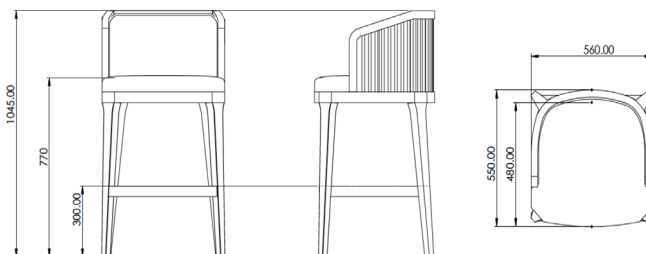

LARGO COLLECTION - NEMI BAR STOOL

INTERNAL CONSTRUCTION: WPB mortice and tenon joined hard wood frame. Galvanised spring base. Marine grade webbing. All exposed wood is Iroko

CUSHIONS: Patented Peltluxé® fibre cushion interior and padding to seat and frame

MADE TO MEASURE: Custom finishes and sizes available on request

* All sizes are approximate