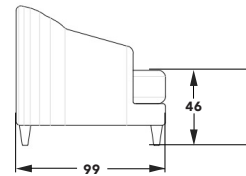

COCO WOLF

MADE FOR LIFE, OUTDOORS

BOLGHERI COLLECTION - PERCALO SOFA

WIDTH AVAILABLE: 215cm

MADE TO MEASURE: Custom finishes and sizes available on request

INTERNAL CONSTRUCTION: WBP mortice and tenon joined frame. Galvanised hand-tied coil springs. Integrated drain and marine grade webbing. All exposed wood is Iroko