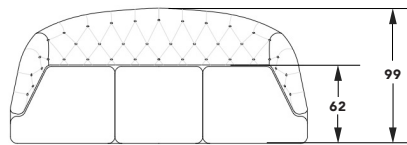

COCO WOLF

MADE FOR LIFE, OUTDOORS

BOLGHERI COLLECTION - PERCALO SOFA

WIDTH AVAILABLE: 215cm

MADE TO MEASURE: Custom finishes and sizes available on request

INTERNAL CONSTRUCTION: WBP mortice and tenon joined frame. Galvanised hand-tied coil springs. Integrated drain and marine grade webbing. All exposed wood is Iroko