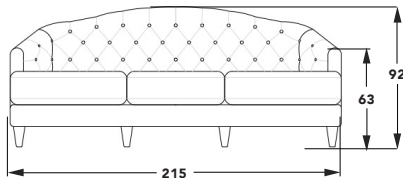

COCO WOLF

MADE FOR LIFE, OUTDOORS

BOLGHERI COLLECTION - PERCALO SOFA

WIDTH AVAILABLE: 215cm

MADE TO MEASURE: Custom finishes and sizes available on request

INTERNAL CONSTRUCTION: WBP mortice and tenon joined frame. Galvanised hand-tied coil springs. Integrated drain and marine grade webbing. All exposed wood is Iroko