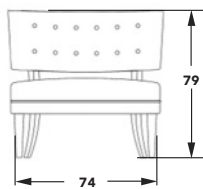

INTERNAL CONSTRUCTION: WPB mortice and tenon joined hard wood frame. Galvanised spring base. Marine grade webbing. All exposed wood is Iroko

CUSHIONS: Patented Peltluxé® fibre padding to seat and frame

LEGS: Solid kiln dried Iroko

FABRICS: COM (Customer Own Material) on manufacturers approval

FABRIC METERS: 4metres

ACCESSORIES: All Weather Cover

MADE TO MEASURE: Custom finishes and sizes available on request

* All sizes are approximate

To learn more about Coco Wolf and our collections please contact us:
enquiries@cocowolf.co.uk • +44 (0)207 262 8614 • www.cocowolf.co.uk