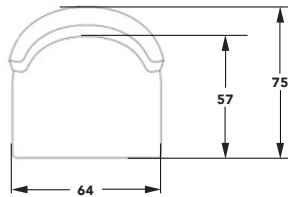

INTERNAL CONSTRUCTION: WPB mortice and tenon joined hard wood frame. Galvanised spring base. Marine grade webbing. All exposed wood is Iroko

CUSHIONS: Patented Peltluxé® fibre padding to seat and frame

LEGS: Solid kiln dried Iroko

FABRICS: COM (Customer Own Material) on manufacturers approval

FABRIC METERS: 4metres

ACCESSORIES: All Weather Cover

MADE TO MEASURE: Custom finishes and sizes available on request

* All sizes are approximate

To learn more about Coco Wolf and our collections please contact us:
enquiries@cocowolf.co.uk • +44 (0)207 262 8614 • www.cocowolf.co.uk