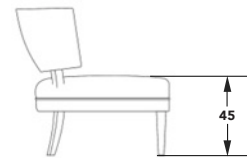

INTERNAL CONSTRUCTION: WPB mortice and tenon joined hard wood frame. Galvanised spring base. Marine grade webbing. All exposed wood is Iroko

CUSHIONS: Patented Peltluxé® fibre padding to seat and frame

LEGS: Solid kiln dried Iroko

FABRICS: COM (Customer Own Material) on manufacturers approval

FABRIC METERS: 4metres

ACCESSORIES: All Weather Cover

MADE TO MEASURE: Custom finishes and sizes available on request

* All sizes are approximate

To learn more about Coco Wolf and our collections please contact us:
enquiries@cocowolf.co.uk • +44 (0)207 262 8614 • www.cocowolf.co.uk