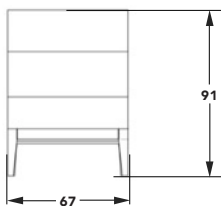

INTERNAL CONSTRUCTION: WBP mortice and tenon joined hard wood frame. Galvanised hand-tied coil springs. Integrated drain and marine grade webbing. All exposed wood is Iroko

CUSHIONS: Patented Peltluxé® fibre padding to seat and frame

LEGS: Solid kiln dried Iroko

FABRICS: COM (Customer Own Material) on manufacturers approval

FABRIC METERS: 5metres

ACCESSORIES: All Weather Cover

MADE TO MEASURE: Custom finishes and sizes available on request

* All sizes are approximate

To learn more about Coco Wolf and our collections please contact us:
enquiries@cocowolf.co.uk • +44 (0)207 262 8614 • www.cocowolf.co.uk