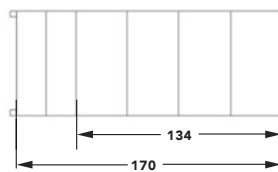

INTERNAL CONSTRUCTION: WBP mortice and tenon joined hard wood frame. Galvanised hand-tied coil springs. Integrated drain and marine grade webbing. All exposed wood is Iroko

CUSHIONS: Patented Peltluxé® fibre padding to seat and frame

LEGS: Solid kiln dried Iroko

FABRICS: COM (Customer Own Material) on manufacturers approval

FABRIC METERS: 5metres

ACCESSORIES: All Weather Cover

MADE TO MEASURE: Custom finishes and sizes available on request

* All sizes are approximate

To learn more about Coco Wolf and our collections please contact us:
enquiries@cocowolf.co.uk • +44 (0)207 262 8614 • www.cocowolf.co.uk