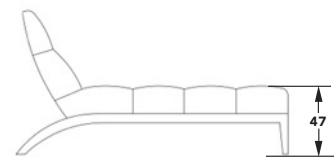

INTERNAL CONSTRUCTION: WBP mortice and tenon joined hard wood frame. Galvanised hand-tied coil springs. Integrated drain and marine grade webbing. All exposed wood is Iroko

CUSHIONS: Patented Peltluxé® fibre padding to seat and frame

LEGS: Solid kiln dried Iroko

FABRICS: COM (Customer Own Material) on manufacturers approval

FABRIC METERS: 5metres

ACCESSORIES: All Weather Cover

MADE TO MEASURE: Custom finishes and sizes available on request

* All sizes are approximate

To learn more about Coco Wolf and our collections please contact us:
enquiries@cocowolf.co.uk • +44 (0)207 262 8614 • www.cocowolf.co.uk