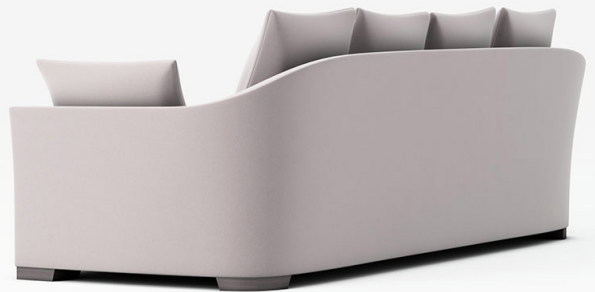

## FOLIE COLLECTION - VERDONS SOFA

**WIDTH AVAILABLE:** 220cm

**MADE TO MEASURE:** Custom finishes and sizes available on request

**INTERNAL CONSTRUCTION:** WBP mortice and tenon joined hard wood frame. Galvanised hand-tied coil springs. Integrated drain and marine grade webbing. All exposed wood is Iroko

**CUSHIONS:** Patented Peltluxé® fibre cushion interiors and padding to frame

**LEGS:** Solid kiln dried Iroko

**FABRICS:** COM (Customer Own Material) on manufacturers approval

**FABRIC METERS:** 13.5metres