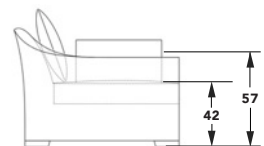

## FOLIE COLLECTION - VERDONS SOFA

**WIDTH AVAILABLE:** 220cm

**MADE TO MEASURE:** Custom finishes and sizes available on request

**INTERNAL CONSTRUCTION:** WBP mortice and tenon joined hard wood frame. Galvanised hand-tied coil springs. Integrated drain and marine grade webbing. All exposed wood is Iroko